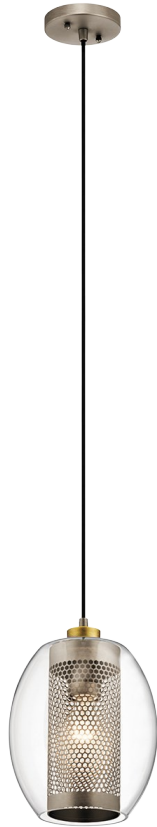

Asher Collection
Asher 3 Light Mini Pendant AP
 44102AP (Antique Pewter)

Project Name: _____
 Location: _____
 Type: _____
 Qty: _____
 Comments: _____

Ordering Information

Product ID	44102AP
Finish	Antique Pewter
Collection	Asher Collection

Dimensions

Base Backplate	4.75 DIA
Weight	3.70 LBS

Specifications

Material	Steel
Diffuser Description	Clear

Electrical

Voltage	120 V
---------	-------

Qualifications

Safety Rated	Dry
Warranty	www.kichler.com/warranty

Primary Lamping

Light Source	Incandescent
Lamp Included	Not Included
# of Bulbs/LED Modules	1
Socket Wire	105
Socket Type	Medium
Lamp Type	A19

Dimensions

Height	11.75"
Overall Height	118.00"
Width	8.50"

Alternate Lamps

Lamp Included	Bulb Listing	Light Source	Max Wattage/Range	Bulb Product ID	Dimming
No	Alternate	INCA	60W	4071CLR	