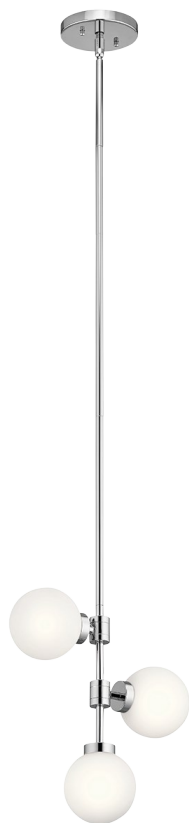

Aura Collection

Aura 3 Light Pendant CH

44095CH (Chrome)

Project Name: _____
Location: _____
Type: _____
Qty: _____
Comments: _____

Dimensions

Height	19.25"
Overall Height	50.00"
Width	12.00"

Ordering Information

Product ID	44095CH
Finish	Chrome
Collection	Aura Collection

Dimensions

Base Backplate	5.00 DIA
Chain/Stem Length	36.00"
Weight	4.50 LBS

Specifications

Material	Steel
Diffuser Description	Satin Etched Cased Opal

Electrical

Voltage	120 V
Lead Wire Length	74.00"

Qualifications

Safety Rated	Dry
Warranty	www.kichler.com/warranty

Installation

Max Stem Tilt	90 Degrees
---------------	------------

Primary Lamping

Light Source	Halogen
Lamp Included	Included
# of Bulbs/LED Modules	3
Socket Wire	200
Socket Type	G9
Lamp Type	G9