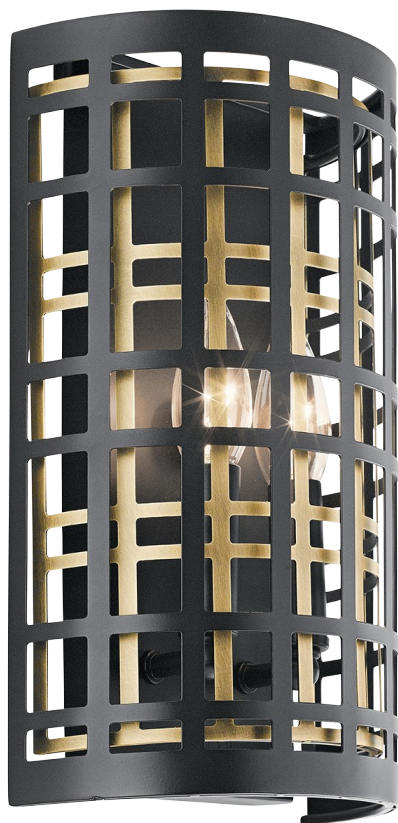

**Aldergate Collection**  
**Aldergate 2 Light Wall Sconce BK**  
 44079BK (Black (Painted))

Project Name: \_\_\_\_\_  
 Location: \_\_\_\_\_  
 Type: \_\_\_\_\_  
 Qty: \_\_\_\_\_  
 Comments: \_\_\_\_\_

**Ordering Information**

Product ID	44079BK
Finish	Black (Painted)
Collection	Aldergate Collection

**Dimensions**

Extension	3.75"
Height from center of Wall opening	6.00"
Base Backplate	5.00 X 11.50
Weight	3.00 LBS

**Specifications**

Material	Steel
----------	-------

**Electrical**

Voltage	120 V
---------	-------

**Qualifications**

Safety Rated	Damp
ADA Compliant	Yes
Warranty	www.kichler.com/warranty

**Primary Lamping**

Light Source	Incandescent
Lamp Included	Not Included
# of Bulbs/LED Modules	2
Socket Wire	105
Socket Type	Candelabra
Lamp Type	B
Bulb Product ID	4064CLR

**Dimensions**

Height	12.00"
Width	7.50"

**Alternate Lamps**