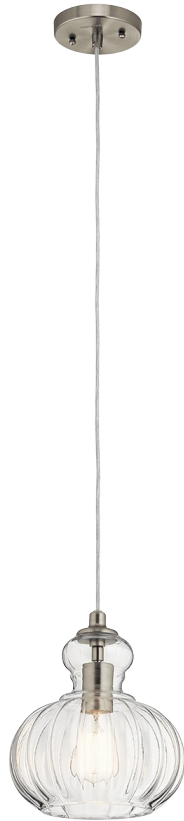

Riviera Collection
 Riviera 1 Light Mini Pendant NI
 43956NI (Brushed Nickel)

Project Name: _____
 Location: _____
 Type: _____
 Qty: _____
 Comments: _____

Ordering Information

Product ID	43956NI
Finish	Brushed Nickel
Available Finishes	NI, OZ
Collection	Riviera Collection

Dimensions

Base Backplate	4.75 DIA
Weight	3.10 LBS

Specifications

Material	Steel
Diffuser Description	Clear Ribbed

Electrical

Voltage	120 V
---------	-------

Qualifications

Safety Rated	Dry
Warranty	www.kichler.com/warranty

Primary Lamping

Light Source	Incandescent
Lamp Included	Not Included
# of Bulbs/LED Modules	1
Socket Wire	105
Socket Type	Medium
Lamp Type	A19

Dimensions

Height	10.25"
Overall Height	113.00"
Width	8.75"

Alternate Lamps

Lamp Included	Bulb Listing	Light Source	Max Wattage/Range	Bulb Product ID	Dimming
No	Alternate	INCA	60W	4071CLR	