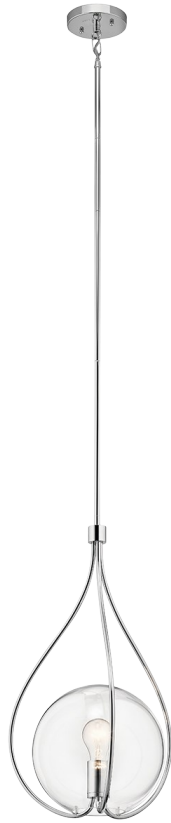

Lynn Collection
 Lynne 1 Light Pendant CH
 42494CH (Chrome)

Project Name: _____
 Location: _____
 Type: _____
 Qty: _____
 Comments: _____

Ordering Information

Product ID	42494CH
Finish	Chrome
Available Finishes	CH, OZ
Collection	Lynn Collection

Dimensions

Base Backplate	4.75 DIA
Chain/Stem Length	36.00"
Weight	5.30 LBS

Specifications

Material	Steel
Diffuser Description	Clear

Electrical

Voltage	120 V
Lead Wire Length	45.00"

Qualifications

Safety Rated	Dry
Warranty	www.kichler.com/warranty

Primary Lamping

Light Source	Incandescent
Lamp Included	Not Included
# of Bulbs/LED Modules	1
Socket Wire	105
Socket Type	Medium
Lamp Type	A19

Dimensions

Height	22.50"
Overall Height	60.00"
Width	14.00"

Alternate Lamps

Lamp Included	Bulb Listing	Light Source	Max Wattage/Range	Bulb Product ID	Dimming
No	Alternate	INCA	60W	4071CLR	