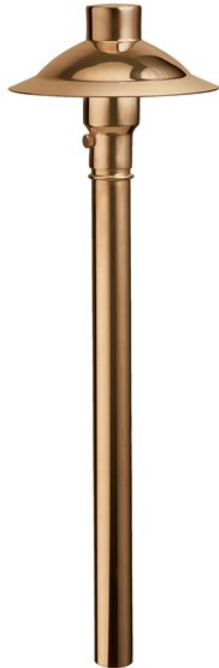

COPPER COLLECTION

Adjustable Copper 12V Path Light Copper

15350CO (Copper)

Project Name: _____
Location: _____
Type: _____
Qty: _____
Comments: _____

Certifications/Qualifications

Location Rating CUL_12V
www.kichler.com/warranty

Dimensions

Height 21.50"
Width 6.00"

Electrical

Operating Voltage Range 12 VAC
Voltage 12V

Mounting/Installation

Lead Wire Length 21

Primary Lamping

Lamp Included Not Included
Lamp Type S8 WEDGE
Max or Nominal Watt 2.30

Product/Ordering Information

SKU 15350CO
Finish Copper
UPC 783927109130

Optional Lamping

2700K LED S8 Wedge 2W 300 18202 Degree
3000K LED S8 Wedge 2W 300 18203 Degree

Specifications

Material COPPER

Additional Finishes