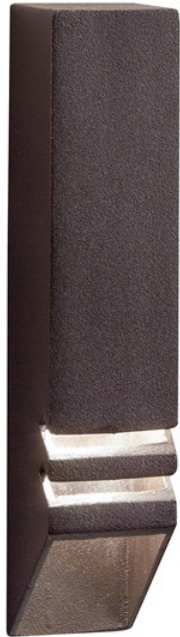

12V Louvered Down Rail Deck Light Textured Architectural Bronze

15066AZT (Textured Architectural Bronze)

Project Name: _____
Location: _____
Type: _____
Qty: _____
Comments: _____

Certifications/Qualifications

Location Rating CUL_12V
www.kichler.com/warranty

Dimensions

Height 6.00"
Width 1.50"

Electrical

Operating Voltage Range 12 VAC
Voltage 12V

Mounting/Installation

Lead Wire Length 72

Primary Lamping

Lamp Included Not Included
Lamp Type T5 WEDGE
Max or Nominal Watt 1.00

Product/Ordering Information

SKU 15066AZT
Finish Bronze
UPC 783927031882

Optional Lamping

2700K LED T5 Wedge 1W 180 18198 Degree
3000K LED T5 Wedge 1W 180 18199 Degree

Specifications

Material ALUMINUM

Additional Finishes

-  Centennial Brass
-  Textured Architectural Bronze
-  Textured White

Kichler

7711 East Pleasant Valley Road Cleveland, Ohio 44131-8010
Toll free: 866.558.5706 or kichler.com