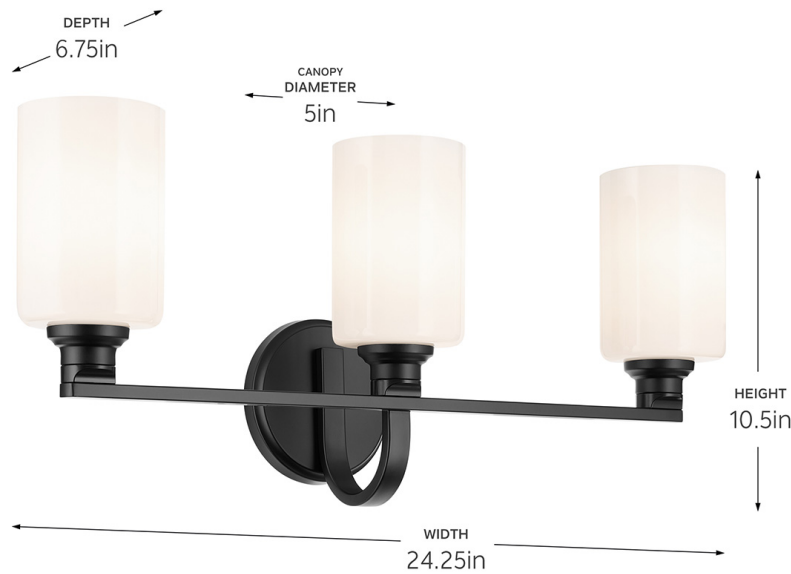

SPECIFICATIONS

Certifications/Qualifications

ADA Compliant	No
Prop65	No
Location Rating	Damp kichler.com/warranty

Dimensions

Height	10.5"
Width	24.25"
Height From Center Of Wall Opening (Spec Sheet)	7"
Extension	6.75"
Weight	4.73 LBS
Canopy Width	5"
Canopy Depth	1"

Electrical

Input Voltage	120 V

Light Source

Light Source	Bulb
Lamp Included	Not Included
# Of Bulbs/LED Modules	3
Max Or Nominal Watt	75 W
Lamp Type	A
Socket Type	E26 (Medium)
Dimmable	Yes

Mounting/Installation

Interior/Exterior	Interior Product
Mounting Weight	2.96 LBS
Lead Wire Length	6
Wire Connectors	Wire Nuts

FIXTURE ATTRIBUTES

Housing/Glass

Primary Material	Steel
Shade Included	Yes
Shade Description	Glass Cylinder Shade
Shade Dimensions	6" H X 4" DIA

Product/Ordering Information

Sku	55226BK
Finish	Black
UPC	783927054362

Finishes

- Black
- Black
- Brushed Nickel
- Brushed Nickel
- Champagne Bronze™
- Champagne Bronze™
- Chrome
- Chrome

ALSO IN THIS FAMILY