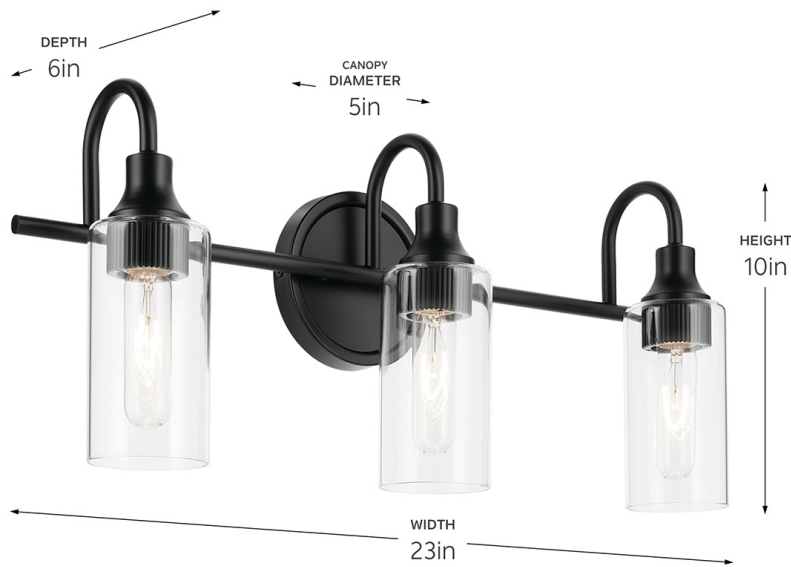

SPECIFICATIONS

Certifications/Qualifications

ADA Compliant	No
Prop65	No
Location Rating	Damp kichler.com/warranty

Dimensions

Height	10"
Width	23"
Height From Center Of Wall Opening (Spec Sheet)	6.5"
Extension	6"
Weight	3.89 LBS
Canopy Width	5"
Canopy Depth	1"

Electrical

Input Voltage	120 V

Light Source

Light Source	Bulb
Lamp Included	Not Included
# Of Bulbs/LED Modules	3
Max Or Nominal Watt	75 W
Lamp Type	T10
Socket Type	E26 (Medium)
Dimmable	Yes

Mounting/Installation

Interior/Exterior	Interior Product
Mounting Weight	2.51 LBS
Lead Wire Length	6
Wire Connectors	Wire Nuts

FIXTURE ATTRIBUTES

Housing/Glass

Primary Material	Steel
Shade Included	Yes
Shade Description	Glass Cylinder Shade
Shade Dimensions	3.25" DIA X 6.25"

Product/Ordering Information

SKU	55211BK
Finish	Black
UPC	783927053761

Finishes

- Black
- Brushed Nickel
- Champagne Bronze™
- Chrome

ALSO IN THIS FAMILY