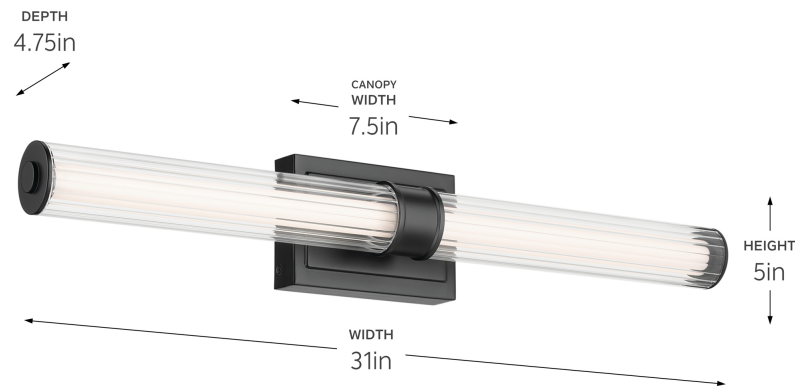

SPECIFICATIONS

Certifications/Qualifications

ADA Compliant	No
Prop65	No
Dark Sky Compliant	No
Location Rating	Damp kichler.com/warranty

Dimensions

Height	5"
Width	31"
Height From Center Of Wall Opening (Spec Sheet)	2.5"
Extension	4.75"
Weight	5.9 LBS
Canopy Height	5"
Canopy Width	7.5"
Canopy Depth	1.5"

Electrical

Input Voltage	120 V

Light Source

Light Source	Integrated LED
Lamp Included	Integrated
# Of Bulbs/LED Modules	1
Max Or Nominal Watt	35 W
Max Wattage/Range	48
Lamp Type	Integrated
Socket Type	Integrated LED
Dimmable	Yes

Photometrics

Color Rendering Index	90
Color Temperature Range	3000 K
Delivered Lumens	2450
Delivered Efficacy (Lumens/Watt)	50

Mounting/Installation

Interior/Exterior	Interior Product
Mounting Style	WALL MOUNT
Mounting Weight	5.9 LBS
Lead Wire Length	6
Wire Connectors	Wire Nuts

FIXTURE ATTRIBUTES

Housing/Glass

Primary Material	Steel
Diffuser Description	Acrylic
Shade Included	Yes
Shade Description	Glass Cylinder Shade
Shade Dimensions	2.75" H X 31" L X 2.75" W

Product/Ordering Information

SKU	55197BKLED
Finish	Black
UPC	783927053358

Finishes

- Black
- Brushed Nickel
- Champagne Bronze™
- Polished Nickel

ALSO IN THIS FAMILY

55195BKLED

55195CPZLED

55195NILED

55195PNLED

55196BKLED

55196CPZLED