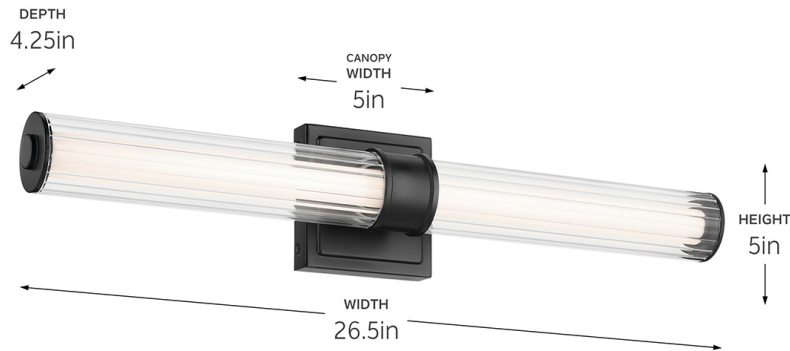

SPECIFICATIONS

Certifications/Qualifications

ADA Compliant	No
Prop65	No
Dark Sky Compliant	No
Location Rating	Damp kichler.com/warranty

Dimensions

Height	5"
Width	26.5"
Height From Center Of Wall Opening (Spec Sheet)	2.5"
Extension	4.25"
Weight	4.8 LBS
Canopy Height	5"
Canopy Width	5"
Canopy Depth	1.25"

Electrical

Input Voltage	120 V

Light Source

Light Source	Integrated LED
Lamp Included	Integrated
# Of Bulbs/LED Modules	1
Max Or Nominal Watt	26 W
Max Wattage/Range	29.4
Lamp Type	Integrated
Socket Type	Integrated LED
Dimmable	Yes

Photometrics

Color Rendering Index	90
Color Temperature Range	3000 K
Delivered Lumens	1460
Delivered Efficacy (Lumens/Watt)	55

Mounting/Installation

Interior/Exterior	Interior Product
Mounting Style	WALL MOUNT
Mounting Weight	4.8 LBS
Lead Wire Length	6
Wire Connectors	Wire Nuts

FIXTURE ATTRIBUTES

Housing/Glass

Primary Material	Steel
Diffuser Description	Acrylic
Shade Included	Yes
Shade Description	Glass Cylinder Shade
Shade Dimensions	2.75" H X 18.5" L X 2.75" W

Product/Ordering Information

SKU	55196BKLED
Finish	Black
UPC	783927053198

Finishes

- Black
- Brushed Nickel
- Champagne Bronze™
- Polished Nickel

ALSO IN THIS FAMILY

55195BKLED

55195CPZLED

55195NILED

55195PNLED

55197BKLED

55197CPZLED