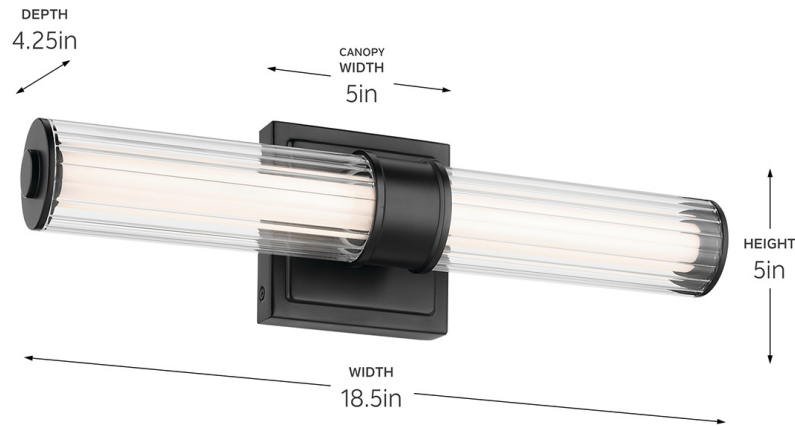

**SPECIFICATIONS**

**Certifications/Qualifications**

ADA Compliant	No
Prop65	No
Dark Sky Compliant	No
Location Rating	Damp
	<a href="http://kichler.com/warranty">kichler.com/warranty</a>

**Dimensions**

Height	5"
Width	18.5"
Height From Center Of Wall Opening (Spec Sheet)	2.5"
Extension	4.25"
Weight	3.7 LBS
Canopy Height	5"
Canopy Width	5"
Canopy Depth	1.25"

**Photometrics**

Color Rendering Index	90
Color Temperature Range	3000 K
Delivered Lumens	850
Delivered Efficacy (Lumens/Watt)	64

**Mounting/Installation**

Interior/Exterior	Interior Product
Mounting Style	WALL MOUNT
Mounting Weight	3.7 LBS
Lead Wire Length	6
Wire Connectors	Wire Nuts

**FIXTURE ATTRIBUTES**

**Housing/Glass**

Primary Material	Steel
Diffuser Description	Acrylic
Shade Included	Yes
Shade Description	Glass Cylinder Shade
Shade Dimensions	2.75" H X 26.5" L X 2.75" W

**Product/Ordering Information**

SKU	55195BKLED
Finish	Black
UPC	783927053273

**Finishes**

-  Black
-  Brushed Nickel
-  Champagne Bronze™
-  Polished Nickel

**ALSO IN THIS FAMILY**