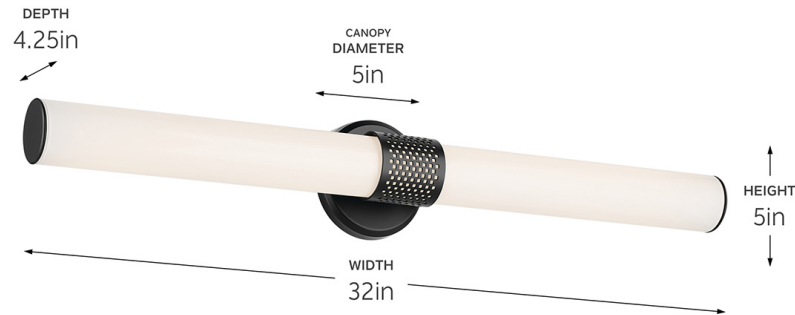

SPECIFICATIONS

Certifications/Qualifications

ADA Compliant	No
Prop65	No
Dark Sky Compliant	No
Location Rating	Damp
	kichler.com/warranty

Dimensions

Height	5"
Width	32"
Height From Center Of Wall Opening (Spec Sheet)	2.5"
Extension	4.25"
Weight	3.81 LBS
Canopy Width	5"
Canopy Depth	1"

Electrical

Input Voltage	120 V

Light Source

Light Source	Integrated LED
Lamp Included	Integrated
# Of Bulbs/LED Modules	1
Max Or Nominal Watt	39 W
Max Wattage/Range	39
Lamp Type	Integrated
Socket Type	Integrated LED
Dimmable	Yes

Mounting/Installation

Interior/Exterior	Interior Product
Mounting Style	WALL MOUNT
Mounting Weight	3.81 LBS
Lead Wire Length	6
Wire Connectors	Wire Nuts

FIXTURE ATTRIBUTES

Housing/Glass

Primary Material	Steel
Diffuser Description	White Glass
Shade Included	Yes
Shade Description	Glass Cylinder Shade
Shade Dimensions	2.75 DIA X 32

Product/Ordering Information

SKU	55193BKLED
Finish	Black
UPC	783927054034

Finishes

- Black
- Brushed Nickel
- Champagne Bronze™
- Chrome

ALSO IN THIS FAMILY

55191BKLED

55191CHLED

55191CPZLED

55191NILED

55192BKLED

55192CHLED