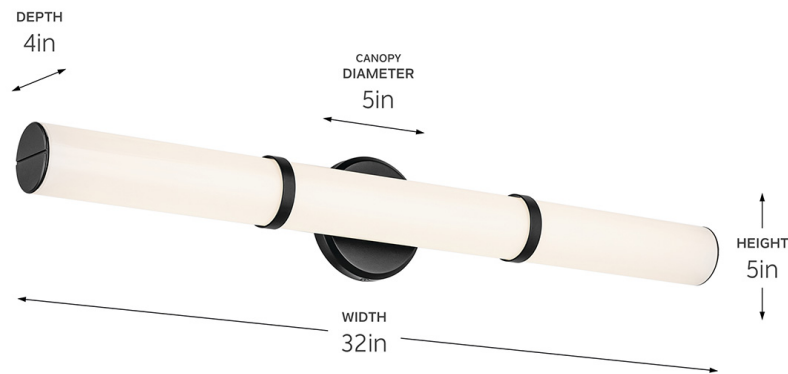

SPECIFICATIONS

Certifications/Qualifications

ADA Compliant	Yes
Prop65	No
Dark Sky Compliant	No
Location Rating	Damp
	kichler.com/warranty

Dimensions

Height	5"
Width	32"
Height From Center Of Wall Opening (Spec Sheet)	2.5"
Extension	4"
Weight	3.61 LBS
Canopy Width	5"
Canopy Depth	1"

Electrical

Input Voltage	120 V

Light Source

Light Source	Integrated LED
Lamp Included	Integrated
# Of Bulbs/LED Modules	1
Max Or Nominal Watt	39.25 W
Max Wattage/Range	39.3
Lamp Type	Integrated
Socket Type	Integrated LED
Dimmable	Yes

Mounting/Installation

Interior/Exterior	Interior Product
Mounting Style	WALL MOUNT
Mounting Weight	3.61 LBS
Lead Wire Length	6
Wire Connectors	Wire Nuts

FIXTURE ATTRIBUTES

Housing/Glass

Primary Material	Steel
Diffuser Description	White Painted Inside Clear Glass
Shade Included	Yes
Shade Description	Glass Cylinder Shade
Shade Dimensions	2.75" DIA X 32"

Product/Ordering Information

SKU	55189BKLED
Finish	Black
UPC	783927053150

Finishes

- Black
- Brushed Nickel
- Champagne Bronze™
- Chrome

ALSO IN THIS FAMILY

55187BKLED

55187CHLED

55187CPZLED

55187NILED

55188BKLED

55188CHLED