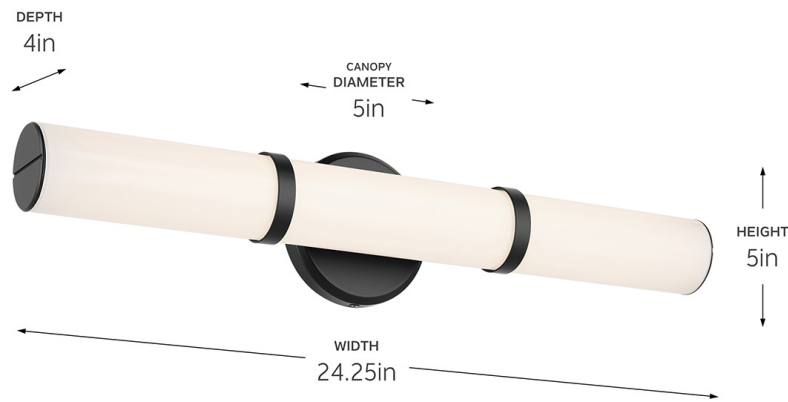

**SPECIFICATIONS**

**Certifications/Qualifications**

ADA Compliant	Yes
Prop65	No
Dark Sky Compliant	No
Location Rating	Damp
	<a href="http://kichler.com/warranty">kichler.com/warranty</a>

**Dimensions**

Height	5"
Width	24.25"
Height From Center Of Wall Opening (Spec Sheet)	2.5"
Extension	4"
Weight	2.95 LBS
Canopy Width	5"
Canopy Depth	1"

**Mounting/Installation**

Interior/Exterior	Interior Product
Mounting Style	WALL MOUNT
Mounting Weight	2.95 LBS
Lead Wire Length	6
Wire Connectors	Wire Nuts

**FIXTURE ATTRIBUTES**

**Housing/Glass**

Primary Material	Steel
Diffuser Description	White Painted Inside Clear Glass
Shade Included	Yes
Shade Description	Glass Cylinder Shade
Shade Dimensions	2.75" DIA X 24"

**Product/Ordering Information**

SKU	55188BKLED
Finish	Black
UPC	783927053075

**Finishes**

-  Black
-  Brushed Nickel
-  Champagne Bronze™
-  Chrome

**ALSO IN THIS FAMILY**

55187BKLED

55187CHLED

55187CPZLED