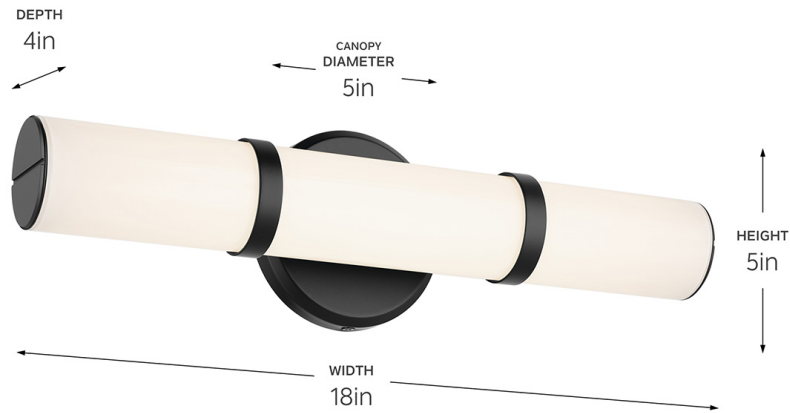

SPECIFICATIONS

Certifications/Qualifications

ADA Compliant	Yes
Prop65	No
Dark Sky Compliant	No
Location Rating	Damp
	kichler.com/warranty

Dimensions

Height	5"
Width	18"
Height From Center Of Wall Opening (Spec Sheet)	2.5"
Extension	4"
Weight	2.46 LBS
Canopy Width	5"
Canopy Depth	1"

Electrical

Input Voltage	120 V

Light Source

Light Source	Integrated LED
Lamp Included	Integrated
# Of Bulbs/LED Modules	1
Max Or Nominal Watt	18.4 W
Max Wattage/Range	18.4
Lamp Type	Integrated
Socket Type	Integrated LED
Dimmable	Yes

Mounting/Installation

Interior/Exterior	Interior Product
Mounting Style	WALL MOUNT
Mounting Weight	2.46 LBS
Lead Wire Length	6
Wire Connectors	Wire Nuts

FIXTURE ATTRIBUTES

Housing/Glass

Primary Material	Steel
Diffuser Description	White Painted Inside Clear Glass
Shade Included	Yes
Shade Description	Glass Cylinder Shade
Shade Dimensions	2.75" DIA X 18"

Product/Ordering Information

SKU	55187BKLED
Finish	Black
UPC	783927053099

Finishes

- Black
- Brushed Nickel
- Champagne Bronze™
- Chrome

ALSO IN THIS FAMILY

55188BKLED

55188CHLED

55188CPZLED

55188NILED

55189BKLED

55189CHLED