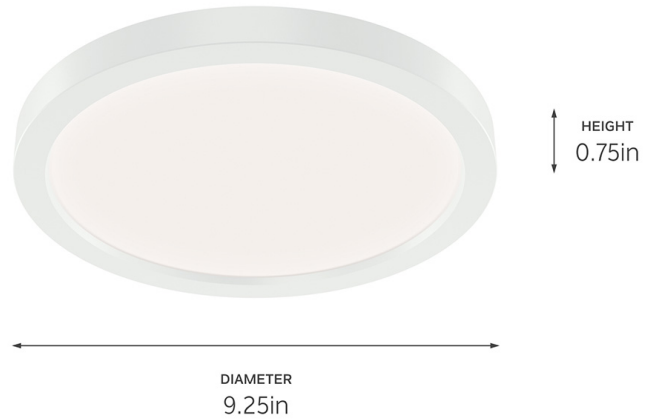

**SPECIFICATIONS**

**Certifications/Qualifications**

Prop65	No
Location Rating	Damp <a href="http://kichler.com/warranty">kichler.com/warranty</a>

**Dimensions**

Height	0.75"
Weight	1.2 LBS

**Electrical**

Input Voltage	120 V
Supply Wire (Degrees)	90

**Light Source**

Light Source	Integrated LED
Max Or Nominal Watt	18 W
Max Wattage/Range	18
Dimmable	Yes

**Photometrics**

Color Rendering Index	90
Color Temperature Range	3000 K
Delivered Lumens	1150
Delivered Efficacy (Lumens/Watt)	61

**Mounting/Installation**

Interior/Exterior	Interior Product
Mounting Weight	1.2 LBS
Modular	No

**FIXTURE ATTRIBUTES**

**Housing/Glass**

Primary Material	Plastic
Diffuser Description	Frosted

**Product/Ordering Information**

SKU	53009WH30
Finish	White
UPC	783927051149

**Finishes**

- White

**ALSO IN THIS FAMILY**

53005WH30

53007WH30

53007WH30B

53011WH30