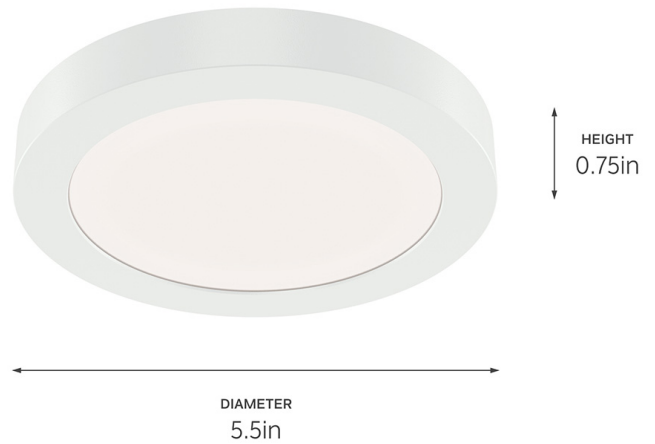

SPECIFICATIONS

Certifications/Qualifications

Prop65	No
Dark Sky Compliant	No
Location Rating	Wet
	kichler.com/warranty

Dimensions

Height	0.71"
Weight	0.46 LBS

Electrical

Input Voltage	120 V
Supply Wire (Degrees)	90

Light Source

Light Source	Integrated LED
Max Or Nominal Watt	11 W
Max Wattage/Range	11
Dimmable	Yes

Photometrics

Color Rendering Index	90
Color Temperature Range	3000 K
Delivered Lumens	800
Delivered Efficacy (Lumens/Watt)	68

Mounting/Installation

Interior/Exterior	Interior Product
Mounting Weight	0.46 LBS
Modular	No

FIXTURE ATTRIBUTES

Housing/Glass

Primary Material	Plastic
Diffuser Description	Frosted

Product/Ordering Information

SKU	53005WH30
Finish	White
UPC	783927051088

Finishes

- White