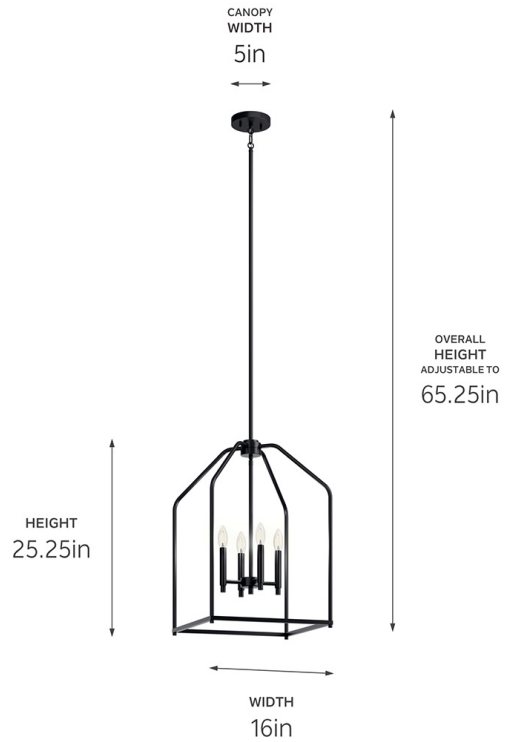

SPECIFICATIONS

Certifications/Qualifications

Prop65	No
Location Rating	Dry kichler.com/warranty

Dimensions

Height	25.25"
Overall Height	65.25"
Length	16"
Width	16"
Weight	7.94 LBS
Canopy Width	5"
Canopy Depth	1"

Electrical

Input Voltage	120 V

Light Source

Light Source	Bulb
Lamp Included	Not Included
# Of Bulbs/LED Modules	4
Max Or Nominal Watt	60 W
Lamp Type	B10
Socket Type	E12 (Candelabra)
Dimmable	Yes

Mounting/Installation

Interior/Exterior	Interior Product
Mounting Weight	7.94 LBS
Lead Wire Length	144
Wire Connectors	Wire Nuts

FIXTURE ATTRIBUTES

Housing/Glass

Primary Material	Steel
Shade Included	No

Product/Ordering Information

Sku	52722BK
Finish	Black
UPC	783927047425

Finishes

- Black
- Brushed Nickel
- Champagne Bronze™