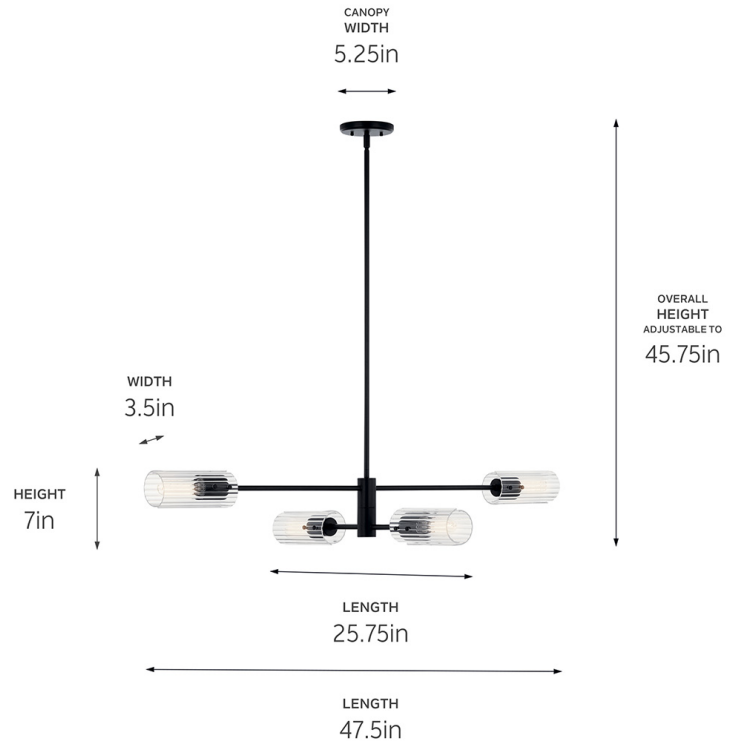

SPECIFICATIONS

Certifications/Qualifications

ADA Compliant	No
Prop65	No
Location Rating	Dry kichler.com/warranty

Dimensions

Height	7"
Overall Height	45.75"
Length	47.5"
Width	5.25"
Weight	8.7 LBS
Canopy Width	5.25"
Canopy Depth	0.75"

Electrical

Input Voltage	120 V

Light Source

Light Source	Bulb
Lamp Included	Not Included
# Of Bulbs/LED Modules	4
Max Or Nominal Watt	60 W
Lamp Type	T
Socket Type	E26 (Medium)
Dimmable	Yes

Mounting/Installation

Interior/Exterior	Interior Product
Mounting Weight	6.1 LBS
Lead Wire Length	144
Wire Connectors	Wire Nuts

FIXTURE ATTRIBUTES

Housing/Glass

Primary Material	Steel
Shade Included	No
Max Stem Tilt	90 °

Product/Ordering Information

SKU	52681BK
Finish	Black
UPC	783927046077

Finishes

- Black
- Champagne Bronze™
- Polished Nickel