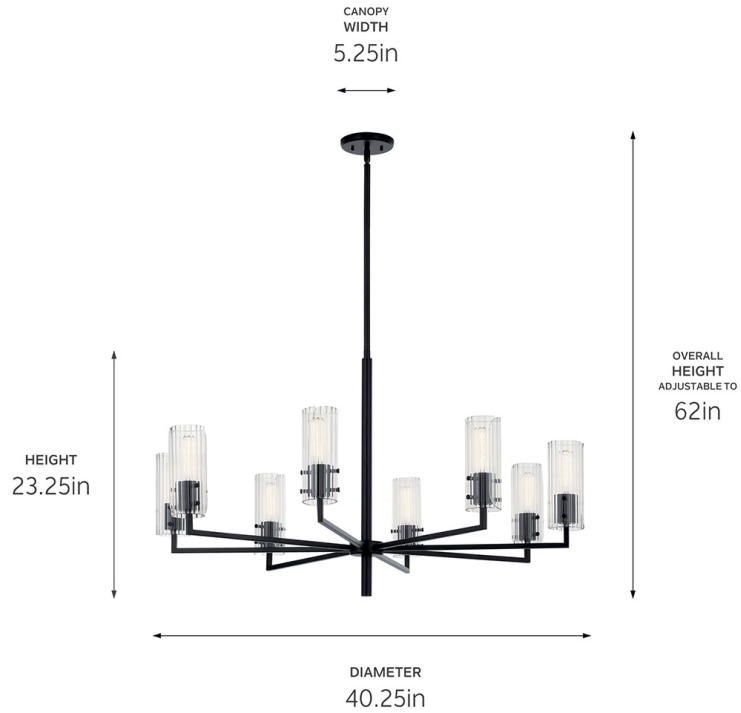

SPECIFICATIONS

Certifications/Qualifications

ADA Compliant	No
Prop65	No
Location Rating	Dry kichler.com/warranty

Dimensions

Height	23.25"
Overall Height	62"
Weight	14 LBS
Canopy Width	5.25"
Canopy Depth	0.75"

Electrical

Input Voltage	120 V

Light Source

Light Source	Bulb
Lamp Included	Not Included
# Of Bulbs/LED Modules	8
Max Or Nominal Watt	60 W
Lamp Type	T
Socket Type	E26 (Medium)
Dimmable	Yes

Mounting/Installation

Interior/Exterior	Interior Product
Mounting Weight	8.8 LBS
Lead Wire Length	144
Wire Connectors	Wire Nuts

FIXTURE ATTRIBUTES

Housing/Glass

Primary Material	Steel
Shade Included	No
Max Stem Tilt	90 °

Product/Ordering Information

SKU	52680BK
Finish	Black
UPC	783927046046

Finishes

- Black
- Champagne Bronze™
- Polished Nickel