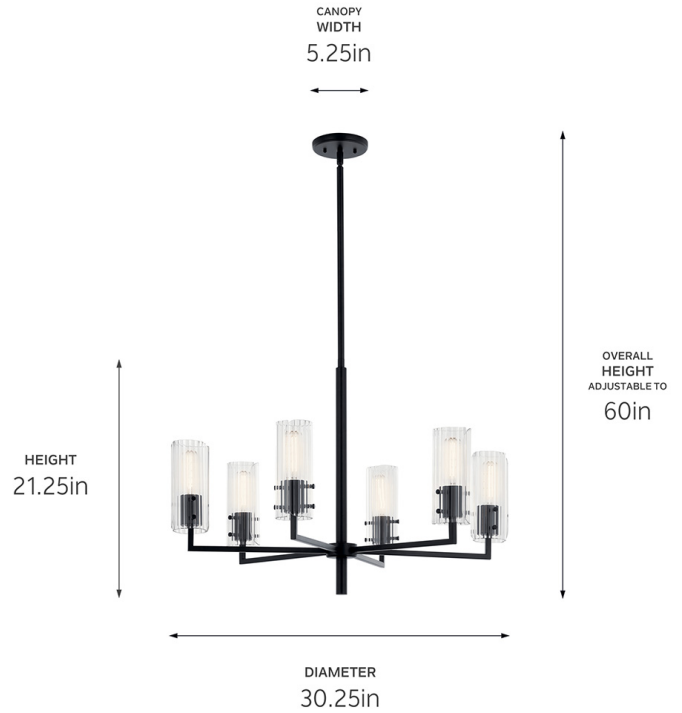

SPECIFICATIONS

Certifications/Qualifications

ADA Compliant	No
Prop65	No
Location Rating	Dry kichler.com/warranty

Dimensions

Height	21.25"
Overall Height	60"
Weight	10.3 LBS
Canopy Width	5.25"
Canopy Depth	0.75"

Electrical

Input Voltage	120 V

Light Source

Light Source	Bulb
Lamp Included	Not Included
# Of Bulbs/LED Modules	6
Max Or Nominal Watt	60 W
Lamp Type	T
Socket Type	E26 (Medium)
Dimmable	Yes

Mounting/Installation

Interior/Exterior	Interior Product
Mounting Weight	6.4 LBS
Lead Wire Length	144
Wire Connectors	Wire Nuts

FIXTURE ATTRIBUTES

Housing/Glass

Primary Material	Steel
Shade Included	No
Max Stem Tilt	90 °

Product/Ordering Information

SKU	52679BK
Finish	Black
UPC	783927045988

Finishes

- Black
- Champagne Bronze™
- Polished Nickel