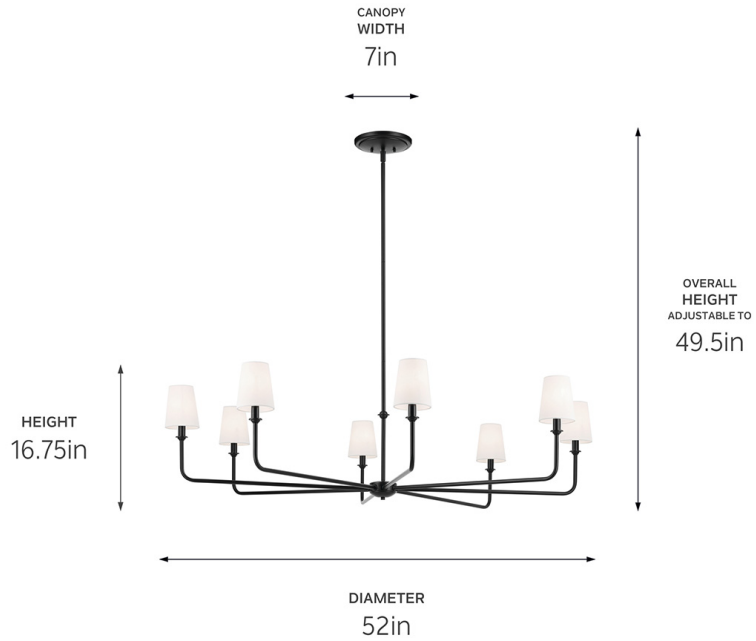

SPECIFICATIONS

Certifications/Qualifications

Prop65	No
Location Rating	Dry kichler.com/warranty

Dimensions

Height	16.75"
Overall Height	49.5"
Weight	9.46 LBS
Canopy Height	1.25"
Canopy Width	7"
Canopy Depth	7"

Electrical

Input Voltage	120 V

Light Source

Light Source	Bulb
Lamp Included	Not Included
# Of Bulbs/LED Modules	8
Max Or Nominal Watt	25 W
Lamp Type	B10
Socket Type	E12 (Candelabra)
Dimmable	Yes

Mounting/Installation

Interior/Exterior	Interior Product
Mounting Weight	9.31 LBS
Lead Wire Length	144
Wire Connectors	Wire Nuts

FIXTURE ATTRIBUTES

Housing/Glass

Primary Material	Steel
Shade Included	Yes
Shade Description	Fabric Tapered Shade
Shade Dimensions	4.25 DIA
Max Stem Tilt	90 °

Product/Ordering Information

SKU	52521BK
Finish	Black
UPC	783927047562

Finishes

- Black
- Brushed Natural Brass
- Polished Nickel