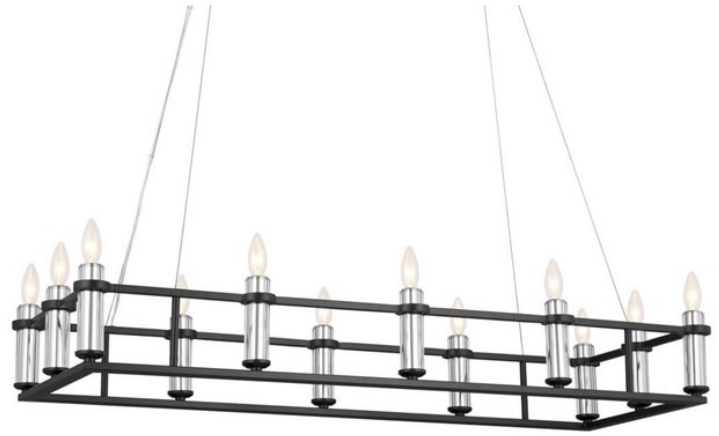

SPECIFICATIONS

Certifications/Qualifications

Class 2 n/a
www.kichler.com/warranty

Dimensions

Base Backplate 25.50 x 5.00
 Weight 23.00 LBS
 Height 6.50"
 Length 45.25"
 Overall Height 130.00"
 Width 17.00"

Electrical

Input Voltage 120.00V

Light Source

Dimmable n/a
 Lamp Included Not Included
 Lamp Type B10
 Max or Nominal Watt 60.00
 # of Bulbs/LED Modules 12
 Socket Type E12 (Candelabra)

Mounting/Installation

Connector Yes
 Interior/Exterior INTERIOR
 Lead Wire Length 132"
 Location Rating Dry
 Mounting Weight 14.50 LBS
 Wire Connectors Wire Nuts

FIXTURE ATTRIBUTES

Housing

Primary Material Steel
 Shade Included n/a

Product/Ordering Information

SKU 52492BK
 Finish Black
 Style Traditional
 UPC 783927017848

Finish Options

-  Black
-  Brushed Natural Brass
-  Polished Nickel

ALSO IN THIS FAMILY

55146BK

55146BNB

55146PN