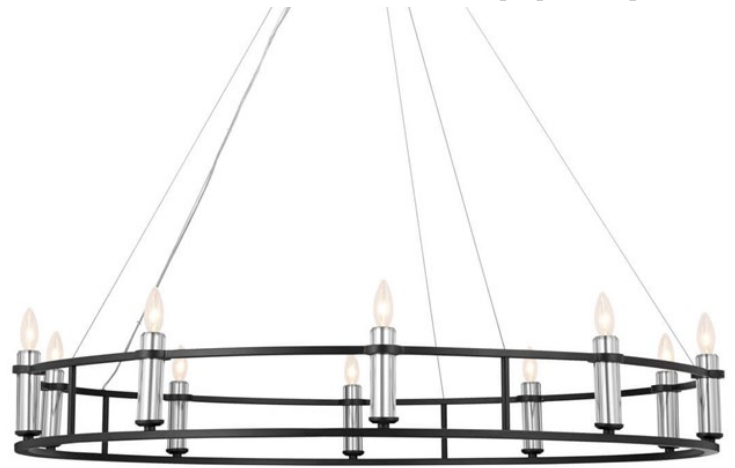

SPECIFICATIONS

Certifications/Qualifications

Class 2 n/a
www.kichler.com/warranty

Dimensions

Base Backplate 10.00 DIA
 Weight 22.75 LBS
 Height 6.50"
 Overall Height 130.00"
 Width 50.00"

Electrical

Input Voltage 120.00V

Light Source

Dimmable n/a
 Lamp Included Not Included
 Lamp Type B10
 Max or Nominal Watt 60.00
 # of Bulbs/LED Modules 10
 Socket Type E12 (Candelabra)

Mounting/Installation

Connector Yes
 Interior/Exterior INTERIOR
 Lead Wire Length 132"
 Location Rating Dry
 Mounting Weight 15.75 LBS
 Wire Connectors Wire Nuts

FIXTURE ATTRIBUTES

Housing

Primary Material Steel
 Shade Included n/a

Product/Ordering Information

SKU 52491BK
 Finish Black
 Style Traditional
 UPC 783927018579

Finish Options

-  Black
-  Brushed Natural Brass
-  Polished Nickel