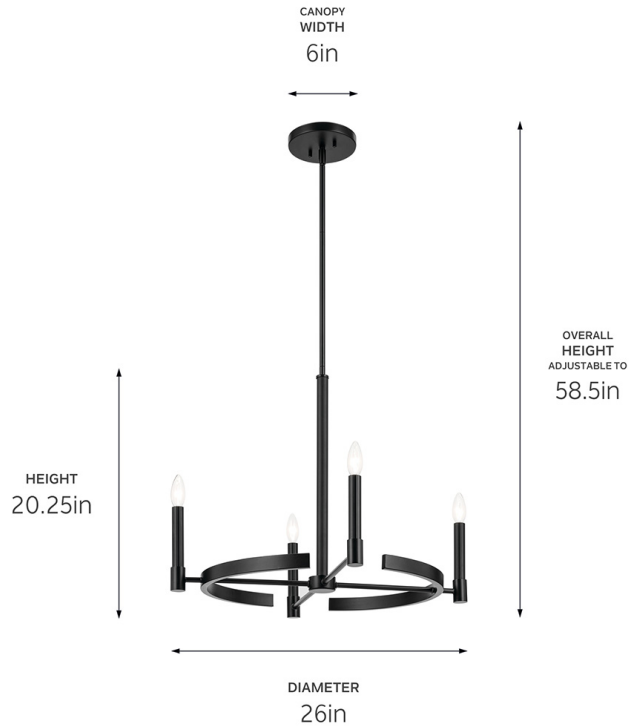

SPECIFICATIONS

Certifications/Qualifications

Prop65	No
Location Rating	Dry kichler.com/warranty

Dimensions

Height	20.25"
Overall Height	58.5"
Weight	9.48 LBS
Canopy Height	0.75"
Canopy Width	6"
Canopy Depth	6"

Electrical

Input Voltage	120 V

Light Source

Light Source	Bulb
Lamp Included	Not Included
# Of Bulbs/LED Modules	4
Max Or Nominal Watt	60 W
Lamp Type	G16.5
Socket Type	E12 (Candelabra)
Dimmable	Yes

Mounting/Installation

Interior/Exterior	Interior Product
Mounting Weight	9.48 LBS
Lead Wire Length	144
Wire Connectors	Wire Nuts

FIXTURE ATTRIBUTES

Housing/Glass

Primary Material	Steel
Shade Included	No
Max Stem Tilt	90 °

Product/Ordering Information

Sku	52426BK
Finish	Black
UPC	783927047531

Finishes

- Black
- Brushed Natural Brass
- Polished Nickel