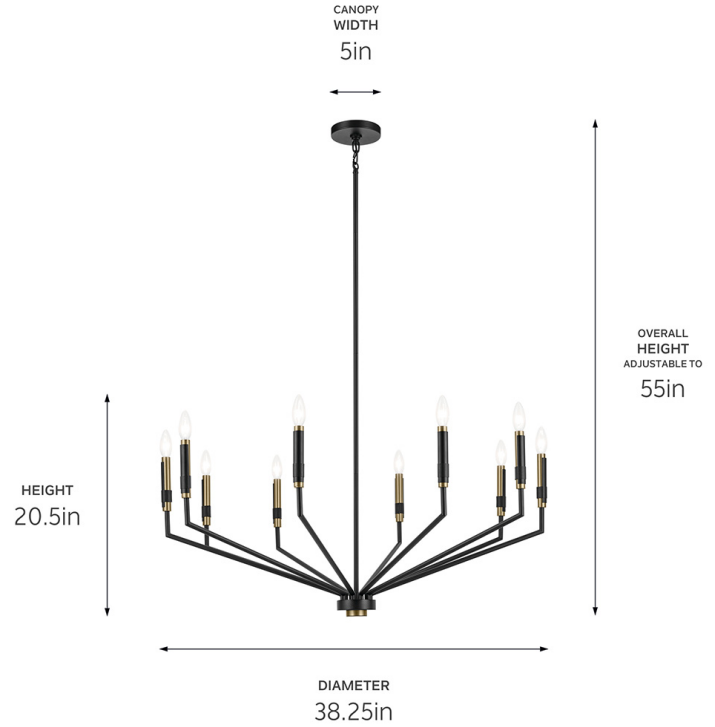

SPECIFICATIONS

Certifications/Qualifications

Prop65	No
Location Rating	Dry kichler.com/warranty

Dimensions

Height	20.5"
Overall Height	55"
Weight	10.3 LBS
Canopy Height	0.75"
Canopy Width	5"
Canopy Depth	5"

Electrical

Input Voltage	120 V

Light Source

Light Source	Bulb
Lamp Included	Not Included
# Of Bulbs/LED Modules	10
Max Or Nominal Watt	60 W
Lamp Type	G16.5, T6
Socket Type	E12 (Candelabra)
Dimmable	Yes

Mounting/Installation

Interior/Exterior	Interior Product
Mounting Weight	10.3 LBS
Lead Wire Length	144
Wire Connectors	Wire Nuts

FIXTURE ATTRIBUTES

Housing/Glass

Primary Material	Steel
Shade Included	No

Product/Ordering Information

SKU	52348BK
Finish	Black
UPC	783927047517

Finishes

- Black | Bronze
- White | Bronze