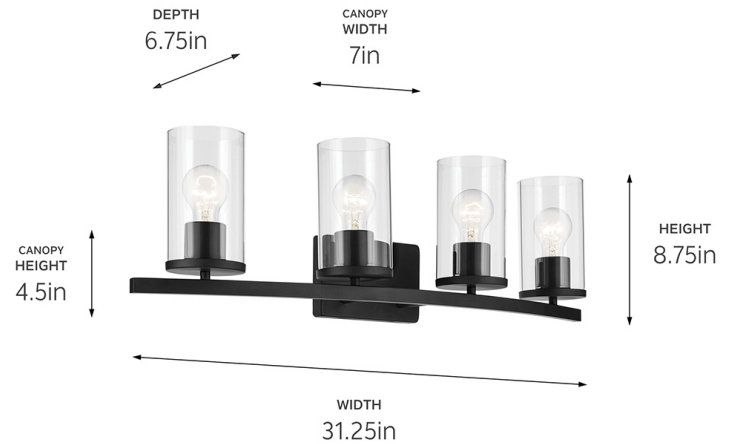

SPECIFICATIONS

Certifications/Qualifications

ADA Compliant	No
Prop65	No
Location Rating	Damp kichler.com/warranty

Dimensions

Height	8.75"
Width	31.25"
Height From Center Of Wall Opening (Spec Sheet)	6.5"
Extension	6.75"
Weight	6.93 LBS
Canopy Height	4.5"
Canopy Width	7"
Canopy Depth	0.75"

Electrical

Input Voltage	120 V

Light Source

Light Source	Bulb
Lamp Included	Not Included
# Of Bulbs/LED Modules	4
Max Or Nominal Watt	100 W
Lamp Type	A19
Socket Type	E26 (Medium)
Dimmable	Yes
Dimmable Notes	Dimmable When Used With Dimmer Switch (sold Separately); When Using LED Bulbs, See Bulb Manufacturer Dimming Specifications.

Mounting/Installation

Interior/Exterior	Interior Product
Mounting Weight	4.73 LBS
Lead Wire Length	6
Wire Connectors	Wire Nuts

FIXTURE ATTRIBUTES

Housing/Glass

Primary Material	Steel
Shade Included	No
Shade Dimensions	4.00 DIA X 6.75

Product/Ordering Information

Sku	45498BKCLR
Finish	Black
UPC	783927050715

Finishes

- Black
- Black
- Brushed Nickel
- Brushed Nickel
- Chrome
- Chrome
- Natural Brass
- Natural Brass