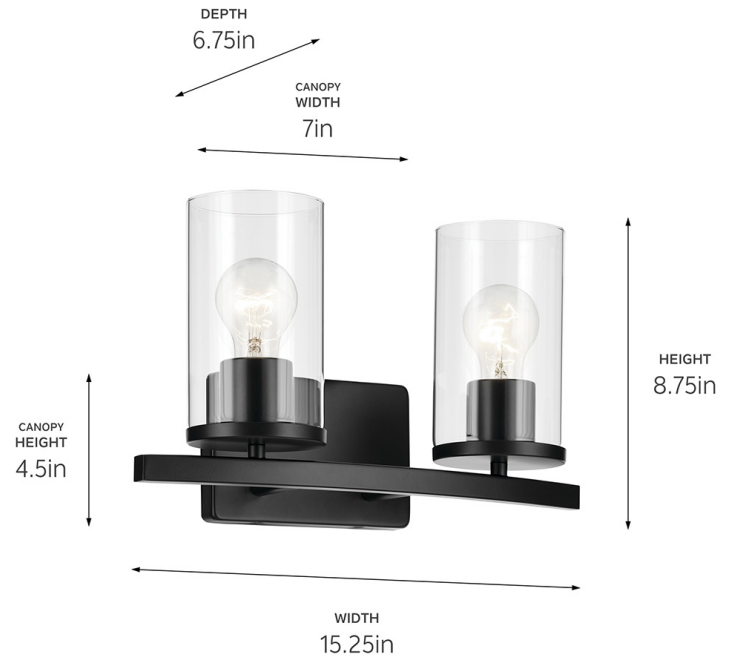

SPECIFICATIONS

Certifications/Qualifications

ADA Compliant	No
Prop65	No
Location Rating	Damp kichler.com/warranty

Dimensions

Height	8.75"
Width	15.25"
Height From Center Of Wall Opening (Spec Sheet)	6.5"
Extension	6.75"
Weight	4 LBS
Canopy Height	4.5"
Canopy Width	7"
Canopy Depth	0.75"

Electrical

Input Voltage	120 V

Light Source

Light Source	Bulb
Lamp Included	Not Included
# Of Bulbs/LED Modules	2
Max Or Nominal Watt	100 W
Lamp Type	A19
Socket Type	E26 (Medium)
Dimmable	Yes
Dimmable Notes	Dimmable When Used With Dimmer Switch (sold Separately); When Using LED Bulbs, See Bulb Manufacturer Dimming Specifications.

Mounting/Installation

Interior/Exterior	Interior Product
Mounting Weight	2.2 LBS
Lead Wire Length	6
Wire Connectors	Wire Nuts

FIXTURE ATTRIBUTES

Housing/Glass

Primary Material	Steel
Shade Included	No
Shade Dimensions	4.00 DIA X 6.75

Product/Ordering Information

SKU	45496BKCLR
Finish	Black
UPC	783927050630

Finishes

- Black
- Black
- Brushed Nickel
- Brushed Nickel
- Chrome
- Chrome
- Natural Brass
- Natural Brass