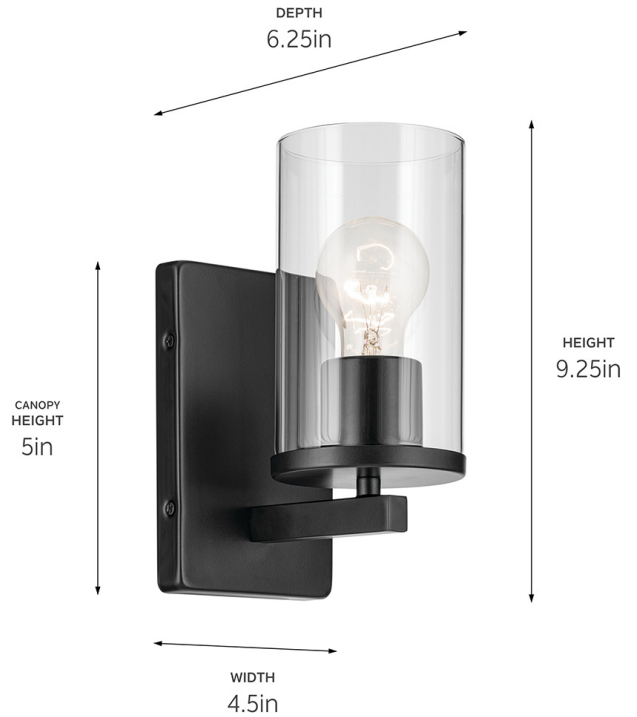

SPECIFICATIONS

Certifications/Qualifications

ADA Compliant	No
Prop65	No
Location Rating	Damp kichler.com/warranty

Dimensions

Height	9.25"
Width	4.5"
Height From Center Of Wall Opening (Spec Sheet)	5.75"
Extension	6.25"
Weight	2.3 LBS
Canopy Height	7"
Canopy Width	4.5"
Canopy Depth	0.75"

Electrical

Input Voltage	120 V

Light Source

Light Source	Bulb
Lamp Included	Not Included
# Of Bulbs/LED Modules	1
Max Or Nominal Watt	100 W
Lamp Type	A19
Socket Type	E26 (Medium)
Dimmable	Yes
Dimmable Notes	Dimmable When Used With Dimmer Switch (sold Separately); When Using LED Bulbs, See Bulb Manufacturer Dimming Specifications.

Mounting/Installation

Interior/Exterior	Interior Product
Mounting Weight	1.4 LBS
Lead Wire Length	6
Wire Connectors	Wire Nuts

FIXTURE ATTRIBUTES

Housing/Glass

Primary Material	Steel
Shade Included	No
Shade Dimensions	4.00 DIA X 6.75

Product/Ordering Information

Sku	45495BKCLR
Finish	Black
UPC	783927050623

Finishes

- Black
- Black
- Brushed Nickel
- Brushed Nickel
- Chrome
- Chrome
- Natural Brass
- Natural Brass