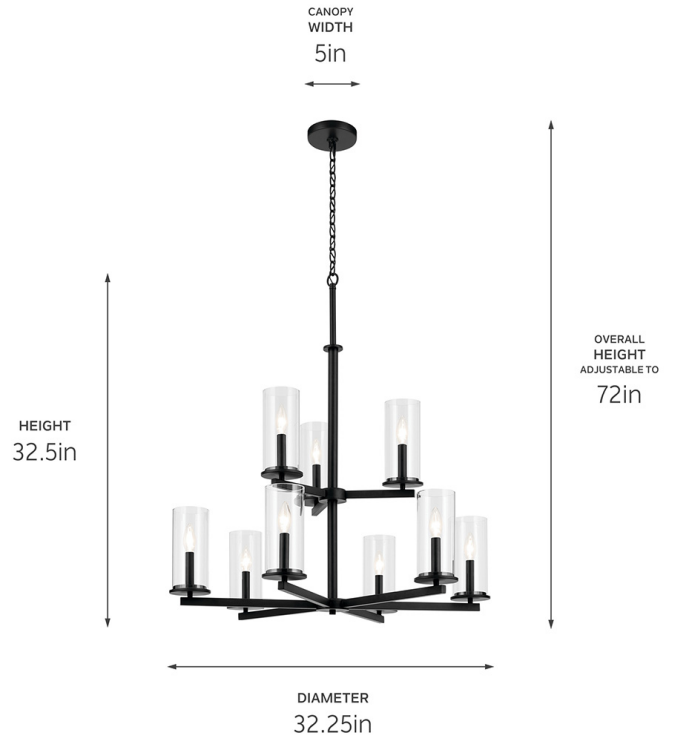

SPECIFICATIONS

Certifications/Qualifications

Prop65	No
Location Rating	Dry kichler.com/warranty

Dimensions

Height	32.5"
Overall Height	72"
Weight	15.3 LBS
Canopy Width	5"
Canopy Depth	1"
Chain/Stem Length	36"

Electrical

Input Voltage	120 V

Light Source

Light Source	Bulb
Lamp Included	Not Included
# Of Bulbs/LED Modules	9
Max Or Nominal Watt	60 W
Lamp Type	T9
Socket Type	E12 (Candelabra)
Dimmable	Yes
Dimmable Notes	Dimmable When Used With Dimmer Switch (sold Separately); When Using LED Bulbs, See Bulb Manufacturer Dimming Specifications.

Mounting/Installation

Interior/Exterior	Interior Product
Mounting Weight	10.35 LBS
Lead Wire Length	96
Wire Connectors	Wire Nuts

FIXTURE ATTRIBUTES

Housing/Glass

Primary Material	Steel
Shade Included	No

Product/Ordering Information

SKU	44014BK
Finish	Black
UPC	783927049078

Finishes

- Black
- Brushed Nickel
- Chrome
- Natural Brass
- Olde Bronze