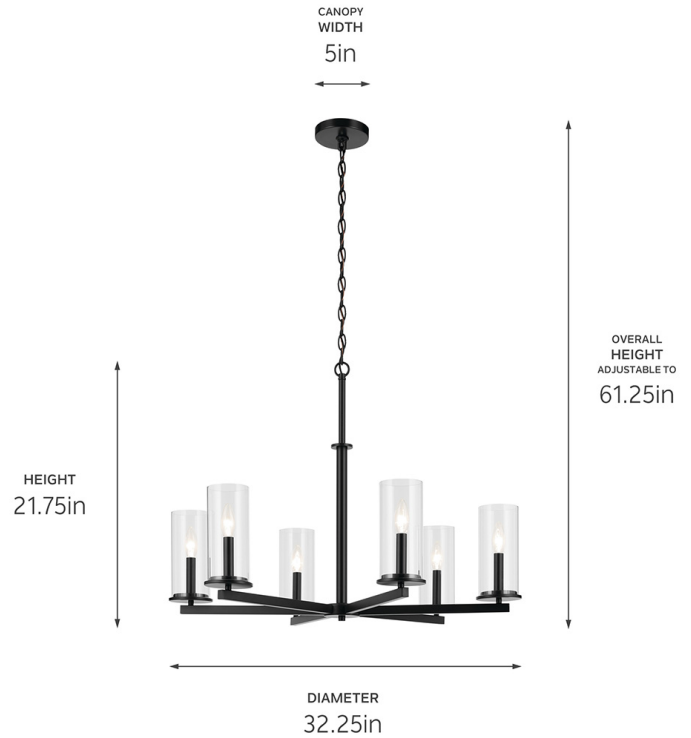

SPECIFICATIONS

Certifications/Qualifications

Prop65	No
Location Rating	Dry kichler.com/warranty

Dimensions

Height	21.75"
Overall Height	61.25"
Weight	11.2 LBS
Canopy Width	5"
Canopy Depth	1"
Chain/Stem Length	36"

Electrical

Input Voltage	120 V

Light Source

Light Source	Bulb
Lamp Included	Not Included
# Of Bulbs/LED Modules	6
Max Or Nominal Watt	60 W
Lamp Type	T9
Socket Type	E12 (Candelabra)
Dimmable	Yes
Dimmable Notes	Dimmable When Used With Dimmer Switch (sold Separately); When Using LED Bulbs, See Bulb Manufacturer Dimming Specifications.

Mounting/Installation

Interior/Exterior	Interior Product
Mounting Weight	7.9 LBS
Lead Wire Length	96
Wire Connectors	Wire Nuts

FIXTURE ATTRIBUTES

Housing/Glass

Primary Material	Steel
Shade Included	No

Product/Ordering Information

SKU	44013BK
Finish	Black
UPC	783927048927

Finishes

- Black
- Brushed Nickel
- Chrome
- Natural Brass
- Olde Bronze