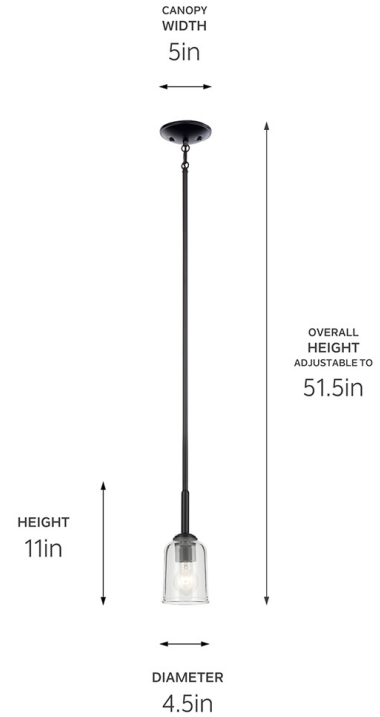

SPECIFICATIONS

Certifications/Qualifications

Prop65	No
Dark Sky Compliant	No
Location Rating	Dry kichler.com/warranty

Dimensions

Height	11.25"
Overall Height	51.5"
Weight	3.52 LBS
Canopy Width	5"
Canopy Depth	1.25"

Electrical

Input Voltage	120 V

Light Source

Light Source	Bulb
Lamp Included	Not Included
# Of Bulbs/LED Modules	1
Max Or Nominal Watt	100 W
Lamp Type	A19
Socket Type	E26 (Medium)
Dimmable	Yes
Dimmable Notes	Dimmable When Used With Dimmer Switch (sold Separately); When Using LED Bulbs, See Bulb Manufacturer Dimming Specifications.

Mounting/Installation

Interior/Exterior	Interior Product
Mounting Weight	1.98 LBS
Lead Wire Length	96
Wire Connectors	Wire Nuts

FIXTURE ATTRIBUTES

Housing/Glass

Primary Material	Steel
Shade Included	No
Max Stem Tilt	90 °

Product/Ordering Information

SKU	43674BKCLR
Finish	Black
UPC	783927050524

Finishes

- Black
- Black
- Brushed Nickel
- Brushed Nickel
- Natural Brass
- Natural Brass
- Olde Bronze
- Olde Bronze

ALSO IN THIS FAMILY