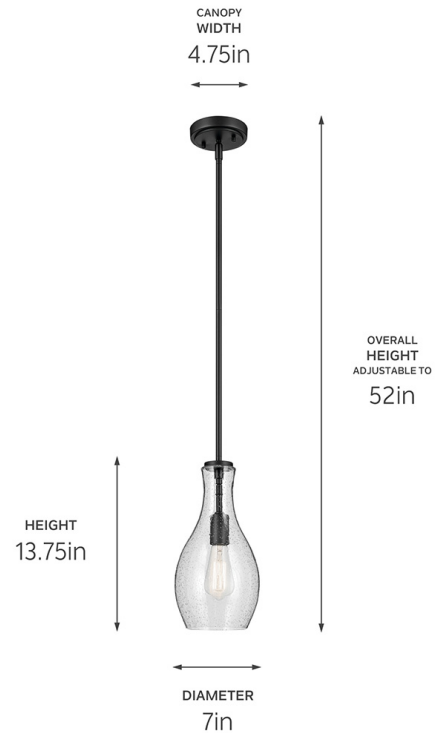

SPECIFICATIONS

Certifications/Qualifications

Prop65	No
Location Rating	Dry kichler.com/warranty

Dimensions

Height	13.75"
Overall Height	52"
Weight	4.62 LBS
Canopy Width	4.75"
Canopy Depth	1"

Electrical

Input Voltage	120 V
---------------	-------

Light Source

Light Source	Bulb
Lamp Included	Not Included
# Of Bulbs/LED Modules	1
Max Or Nominal Watt	100 W
Lamp Type	A19
Socket Type	E26 (Medium)
Dimmable	Yes

Mounting/Installation

Interior/Exterior	Interior Product
Mounting Weight	2.4 LBS
Lead Wire Length	114
Wire Connectors	Wire Nuts

FIXTURE ATTRIBUTES

Housing/Glass

Primary Material	Steel
Shade Included	No
Max Stem Tilt	90 °

Product/Ordering Information

SKU	42456BKCS
Finish	Black
UPC	783927049696

Finishes

- Black
- Black
- Brushed Nickel
- Brushed Nickel
- Chrome
- Chrome
- Natural Brass
- Natural Brass
- Olde Bronze
- Olde Bronze
- Olde Bronze