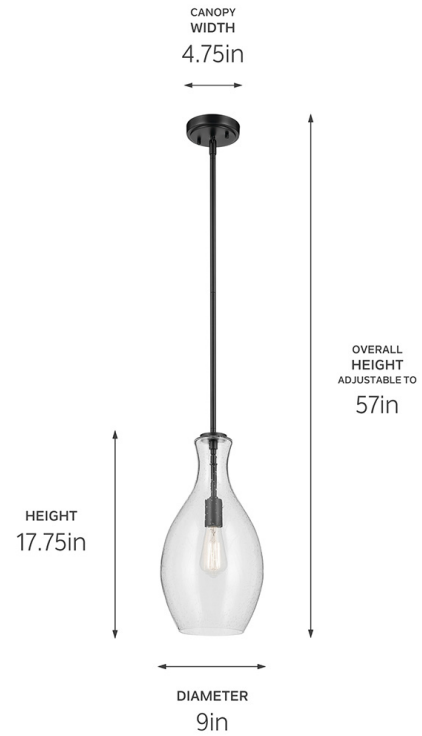

SPECIFICATIONS

Certifications/Qualifications

Prop65	No
Location Rating	Dry kichler.com/warranty

Dimensions

Height	17.75"
Overall Height	57"
Weight	5.9 LBS
Canopy Width	4.75"
Canopy Depth	1"

Electrical

Input Voltage	120 V
---------------	-------

Light Source

Light Source	Bulb
Lamp Included	Not Included
# Of Bulbs/LED Modules	1
Max Or Nominal Watt	100 W
Lamp Type	A19
Socket Type	E26 (Medium)
Dimmable	Yes

Mounting/Installation

Interior/Exterior	Interior Product
Mounting Weight	5.9 LBS
Lead Wire Length	114
Wire Connectors	Wire Nuts

FIXTURE ATTRIBUTES

Housing/Glass

Primary Material	Steel
Shade Included	No
Max Stem Tilt	90 °

Product/Ordering Information

SKU	42047BKCS
Finish	Black
UPC	783927049573

Finishes

- Black
- Black
- Brushed Nickel
- Brushed Nickel
- Chrome
- Chrome
- Natural Brass
- Natural Brass
- Olde Bronze
- Olde Bronze