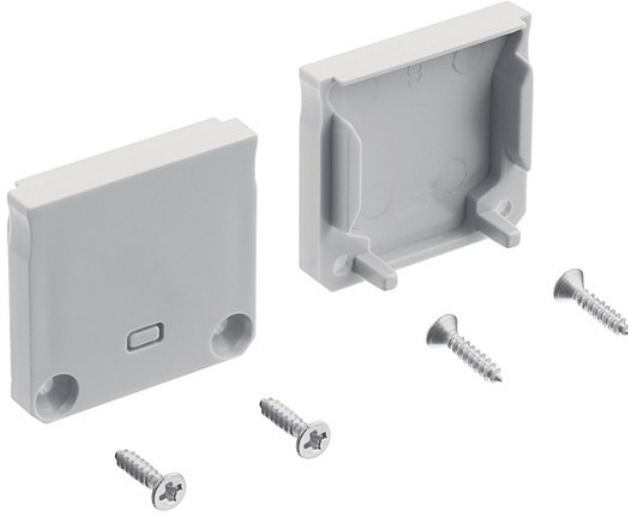

## TE Enhanced Series Deep Well SF End Caps Silver

1TEE2DWSFSSIL (Silver)

Project Name: \_\_\_\_\_  
Location: \_\_\_\_\_  
Type: \_\_\_\_\_  
Qty: \_\_\_\_\_  
Comments: \_\_\_\_\_

### Specifications

Material: PLASTIC