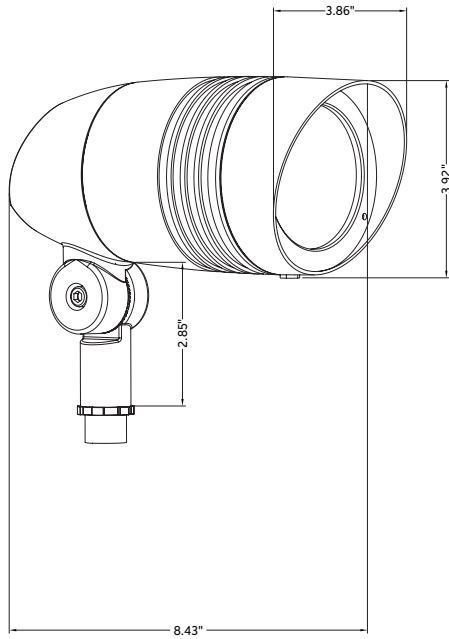

KICHLER

C-Series LED

120V-277V LED Large Accent, 14W & 21W

DIMENSIONS

INCLUDED ACCESSORIES

Three (3) King Innovation Gel-Filled twist-on wire connectors

ACCESSORIES

Ordered & shipped separately (for knuckle only)

Made of Impact / Corrosion Resistant PVC

2.25" Inside Diameter to Accommodate Conduits

of Different Sizes

Accepts .50 NPSM Thread

Designed For 120V-277V Line Voltage Landscape Lighting, Eliminating Need For Above or Below Ground Boxes.