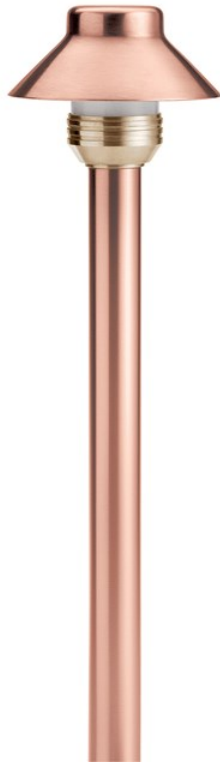

12V Copper Small Hat Dome Path Light Copper

15504CO (Copper)

Project Name: _____
Location: _____
Type: _____
Qty: _____
Comments: _____

Certifications/Qualifications

www.kichler.com/warranty

Dimensions

Height	3.50"
Length	16.50"
Width	3.50"

Electrical

Input Voltage	Single(120)V
---------------	--------------

Primary Lamping

Lamp Included	Not Included
Lamp Type	T3
Light Source	Incandescent
# of Bulbs/LED Modules	1

Product/Ordering Information

SKU	15504CO
Finish	Copper
UPC	783927540742

Specifications

Diffuser Description	Clear Tempered Soda Lime
Material	COPPER

Additional Finishes

Copper

Kichler

7711 East Pleasant Valley Road Cleveland, Ohio 44131-8010
Toll free: 866.558.5706 or kichler.com