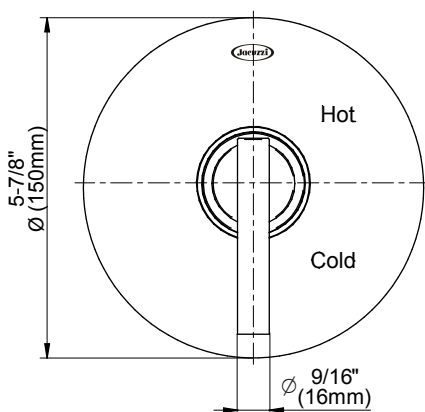

specifications

FEATURES

- Connecting threads: 1/2-14 NPT
- Max Flow Rate: 2 GPM at 60 PSI

CODE COMPLIANCE

- ASME A112.18.1 / CSA B125.1
- IAPMO Certified

WARRANTY

- Limited Lifetime Warranty

SALONE™ Shower Set

MODEL	FINISH
MX86827	Polished Chrome
MX86826	Brushed Nickel

INSTALLATION DIMENSIONS

Jacuzzi reserves the right to make changes in specifications and materials and to change and discontinue models, both without the notice or obligation. Dimensions are for reference only.