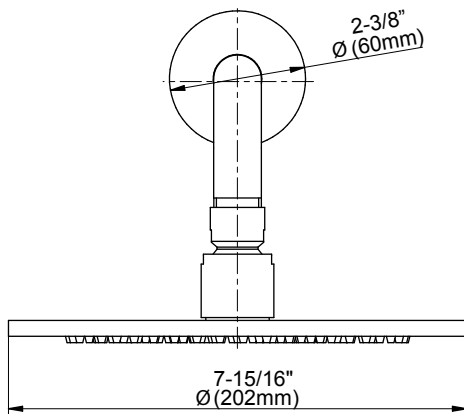

specifications

FEATURES

- Connecting threads: 1/2-14 NPT
- Max Flow Rate: 2 GPM at 60 PSI

CODE COMPLIANCE

- ASME A112.18.1 / CSA B125.1
- IAPMO Certified

WARRANTY

- Limited Lifetime Warranty

SALONE™ Shower Set

MODEL	FINISH
MX86827	Polished Chrome
MX86826	Brushed Nickel

INSTALLATION DIMENSIONS

Jacuzzi reserves the right to make changes in specifications and materials and to change and discontinue models, both without the notice or obligation. Dimensions are for reference only.