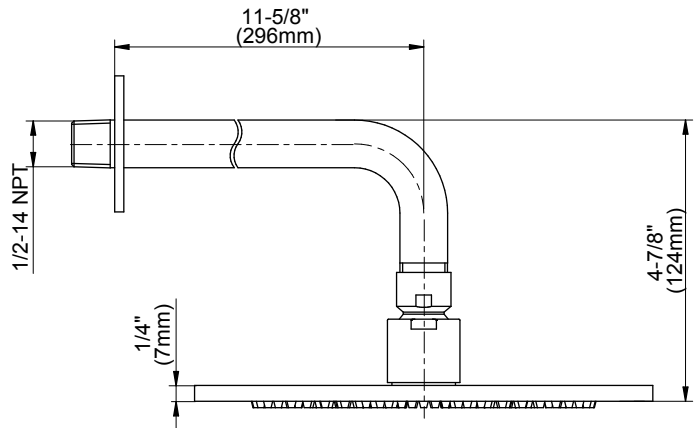

specifications

FEATURES

- Connecting threads: 1/2-14 NPT
- Max Flow Rate: 2 GPM at 60 PSI

CODE COMPLIANCE

- ASME A112.18.1 / CSA B125.1
- IAPMO Certified

WARRANTY

- Limited Lifetime Warranty

SALONE™ Shower Set

MODEL	FINISH
MX86827	Polished Chrome
MX86826	Brushed Nickel

INSTALLATION DIMENSIONS

Jacuzzi reserves the right to make changes in specifications and materials and to change and discontinue models, both without the notice or obligation. Dimensions are for reference only.