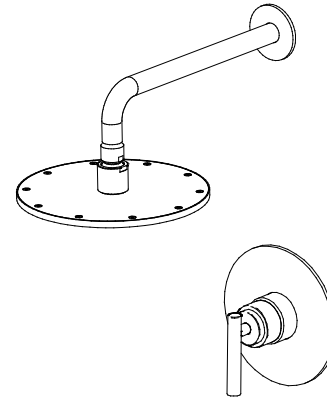

specifications

FEATURES

- Connecting threads: 1/2-14 NPT
- Max Flow Rate: 2 GPM at 60 PSI

CODE COMPLIANCE

- ASME A112.18.1 / CSA B125.1
- IAPMO Certified

WARRANTY

- Limited Lifetime Warranty

SALONE™ Shower Set

MODEL	FINISH
MX86827	Polished Chrome
MX86826	Brushed Nickel

INSTALLATION DIMENSIONS

Jacuzzi reserves the right to make changes in specifications and materials and to change and discontinue models, both without the notice or obligation. Dimensions are for reference only.