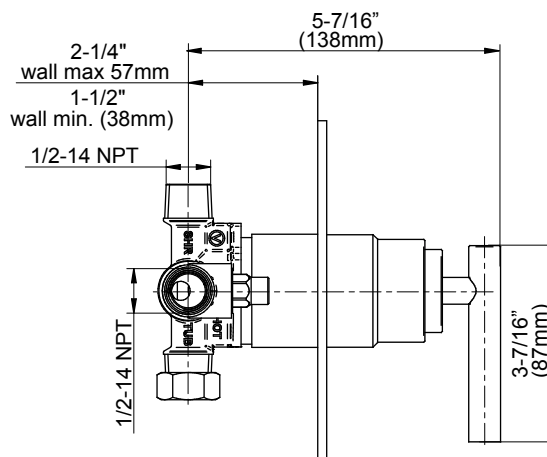

specifications

FEATURES

- Connecting threads: 1/2-14 NPT
- Max Flow Rate: 2 GPM at 60 PSI

CODE COMPLIANCE

- ASME A112.18.1 / CSA B125.1
- IAPMO Certified

WARRANTY

- Limited Lifetime Warranty

SALONE™ Shower Set

MODEL	FINISH
MX86827	Polished Chrome
MX86826	Brushed Nickel

INSTALLATION DIMENSIONS

Jacuzzi reserves the right to make changes in specifications and materials and to change and discontinue models, both without the notice or obligation. Dimensions are for reference only.