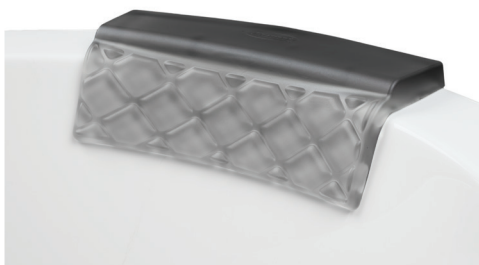

LENIRE™ LUXURY PILLOW

Lenire™, Italian for soothe, is the name of this ultimate bathtub companion made with Technogel® to initiate the relaxation process.

Technogel®

LENIRE™ LUXURY PILLOW

Adapts to flat and curved surfaces

Transparent and textured grey Technogel®

PILLOW COLOR

Translucent Grey

ADDITIONAL FEATURES

Technogel® is an innovative, soft-solid material that conforms in three directions, providing the perfect amount of cushion to relieve pressure.

- Adhesive backing adapts to curved and straight surfaces and is repositionable
- Provides comfort to the head and neck area

CARE INSTRUCTIONS

- To clean, simply rinse with water to remove any dirt and dust and let the pillow air dry
- The adhesive characteristic will return when the pillow has dried
- Do not use any detergents containing alcohol to clean the pillow surface
- Do not clean the pillow with a brush or an abrasive cleaning tool

Dimensions: 5.5" H x 11.0" L

Installation Method: Adhesive

Material: Technogel® represents a dimensionally stable polyurethane gel

Warranty: 90 Days

13925 City Center Drive, Suite 200
Chino Hills, CA 91709 / U.S.A.
(800) 288-4002