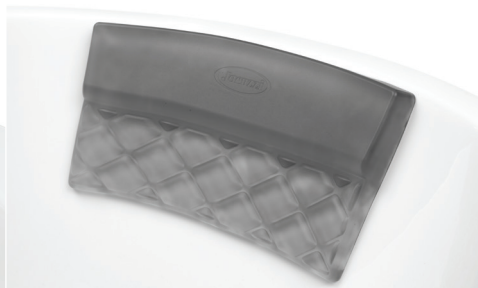

LENIRE™ LUXURY PILLOW

Lenire™, Italian for soothe, is the name of this ultimate bathtub companion made with Technogel® to initiate the relaxation process.

Technogel®

LENIRE™ LUXURY PILLOW

Adapts to flat and curved surfaces

Transparent and textured grey Technogel®

PILLOW COLOR

Translucent Grey

ADDITIONAL FEATURES

Technogel® is an innovative, soft-solid material that conforms in three directions, providing the perfect amount of cushion to relieve pressure.