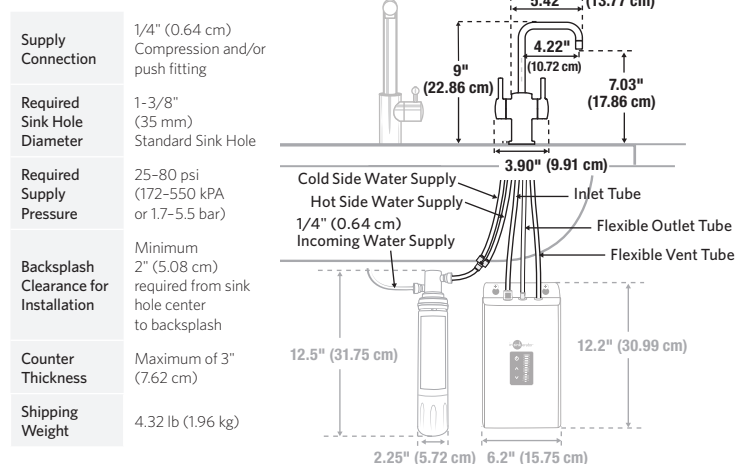

MODERN 3020

Instant Hot and Cold Water Faucet FHC3020

FEATURES:

- Hot and cold water faucet – dispenses near-boiling water and cold drinking water
- For use with an InSinkErator instant hot water tank and filtration system (sold separately)
- Self-closing hot valve for automatic shut off
- Handles move forward to avoid hitting backsplash
- Spout swivels 360° for convenience

MATERIAL:

- Reverse osmosis certified and compatible per NSF/ANSI 58
- Lead-free certified and tested per NSF 61, Section 9
- Solid brass construction
- Corrosion resistant ceramic disc valve

FINISHES:

Chrome • Stainless Steel • Arctic Steel • Matte Black
Brushed Bronze • Polished Nickel

WARRANTY:

We Come To You® 5-Year In-Home Limited Warranty.
Covers parts and labor.

The complete InSinkErator warranty is included in the Care & Use booklet with each unit.

CERTIFICATIONS:

NSF/ANSI 372 • NSF/ANSI 58 • NSF/ANSI 42/53
NSF/ANSI 61 • ASME A112.18.1 • UPC Certified
ASSE 1023 • ADA Compliant

NSF/ANSI/CAN 61 Q ≤ 1

USA: 1.800.558.5700 www.insinkerator.com
CA: 1.800.561.1700 www.insinkerator.ca

InSinkErator may make improvements and/or changes in the specifications at any time, in its sole discretion, without notice or obligation and further reserves the right to change or discontinue models.

®/TM © 2023 InSinkErator. All rights reserved.