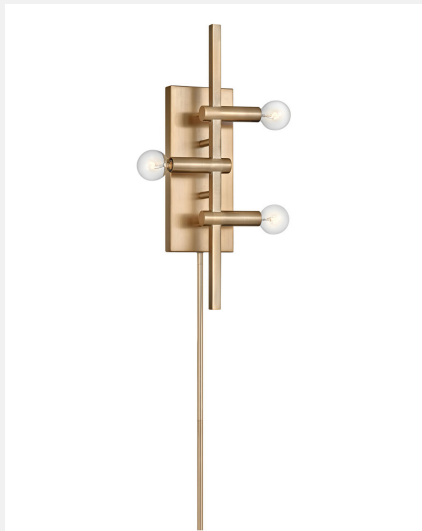

Three Light Plug-in Sconce 4122MDB

ITEM NUMBER	4122MDB
BRAND	Hinkley Lighting
MATERIAL	Steel
HEIGHT	18.0"
WIDTH	5.5"
VOLTAGE	120v
WATTAGE	3-60w Cand.
CERTIFICATION	C-US Dry Rated
EXTENSION	3.8"
TOP TO OUTLET	9.0"
BACK PLATE	4.5"W X 10.75"H

FEATURES AND BENEFITS

- Suitable for use in dry (indoor) locations as defined by NEC and CEC. Meets United States UL Underwriters Laboratories & CSA Canadian Standards Association Product Safety Standards
- Fixture is ADA compliant and adheres to the standards and guidelines listed by the Americans with Disabilities Act.
- Ideal for vintage filament bulbs (not included)
- For complete warranty information visit [\(hyperlink\)](#)
- 15 year finish warranty
- Lifetime warranty on electrical wiring and components
- Bold silhouette with dramatic details creates a modern statement
- Classic gleaming light brass finish
- 3262 includes on/off touch sensor that controls three brightness levels and plug-in cord.
- Optional cord cover available, 6983 MDB.

FINISH Modern Brass

AT HINKLEY, WE EMBRACE THE DESIGN PHILOSOPHY THAT YOU CAN MERGE TOGETHER THE LIGHTING, FURNITURE, ART, COLORS AND ACCESSORIES YOU LOVE INTO A BEAUTIFUL ENVIRONMENT THAT DEFINES YOUR OWN PERSONAL STYLE. WE HOPE YOU WILL BE INSPIRED BY OUR COMMITMENT TO KEEP YOUR 'LIFE AGLOW.'