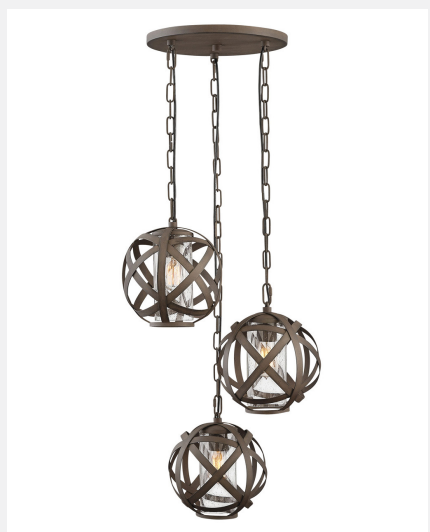

Small Pendant 29704VI

ITEM NUMBER	29704VI
BRAND	Hinkley Lighting
MATERIAL	Metal
GLASS	Clear Seedy
HEIGHT	46.3"
WIDTH	21.0"
VOLTAGE	120v
WATTAGE	3-100w Med.
CERTIFICATION	C-US Wet Rated

FEATURES AND BENEFITS

- Suitable for use in wet (interior direct splash and outdoor direct rain or sprinkler) locations as defined by NEC and CEC. Meets United States UL Underwriters Laboratories & CSA Canadian Standards Association Product Safety Standards
- Ideal for vintage filament bulbs (not included)
- For complete warranty information visit [\(hyperlink\)](#)
- 2 year finish warranty
- 12 year warranty on electrical wiring and components
- The stylish Open Air collection includes outdoor-rated chandeliers, pendants and sconces that provide design-conscious solutions to a variety of exterior environments.
- Angular lines, a bold finish and robust details create an industrial edge to add flair to any type of façade
- Warm rich light bronze tone

FINISH	Vintage Iron
--------	--------------

AT HINKLEY, WE EMBRACE THE DESIGN PHILOSOPHY THAT YOU CAN MERGE TOGETHER THE LIGHTING, FURNITURE, ART, COLORS AND ACCESSORIES YOU LOVE INTO A BEAUTIFUL ENVIRONMENT THAT DEFINES YOUR OWN PERSONAL STYLE. WE HOPE YOU WILL BE INSPIRED BY OUR COMMITMENT TO KEEP YOUR 'LIFE AGLOW.'