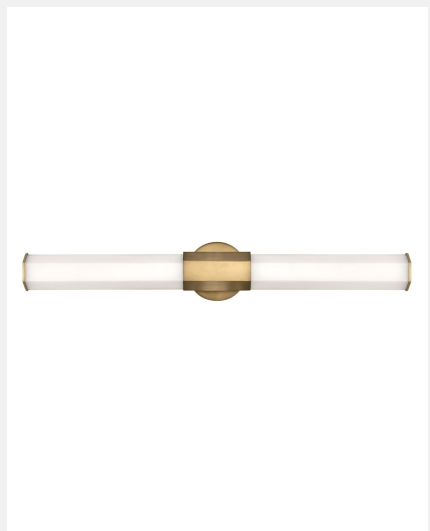

Large LED Vanity 51153HB

ITEM NUMBER	51153HB
BRAND	Hinkley Lighting
MATERIAL	Steel
GLASS	Etched
HEIGHT	5.0"
WIDTH	32.0"
LED COLOR TEMP	3000
VOLTAGE	120v
LED LUMENS	3000
WATTAGE	40w LED *Included
CERTIFICATION	C-US Damp Rated
EXTENSION	4.0"
TOP TO OUTLET	2.5"
BACK PLATE	5" Dia.

FEATURES AND BENEFITS

- Mounting hardware is hidden on the backplate to ensure a clean silhouette.
- Fixture can be mounted vertically
- Suitable for use in damp (interior moist and outdoor no direct rain or sprinkler) locations as defined by NEC and CEC. Meets United States UL Underwriters Laboratories & CSA Canadian Standards Association Product Safety Standards
- Fixture is ADA compliant and adheres to the standards and guidelines listed by the Americans with Disabilities Act.
- For complete warranty information visit [\(hyperlink\)](#)
- 15 year finish warranty
- LED components carry a 5-year limited warranty
- Merging the best of traditional and modern elements, with a sophisticated and streamlined look
- Classic gleaming light brass finish