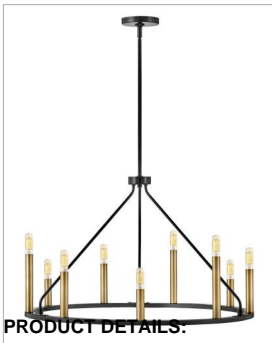

LAZLO

83158BK

MEDIUM SINGLE TIER

Lazlo brings it on every level. Whether you are feeling modern lodge vibes, a contemporary urban loft or anything in between, Lazlo's sleek Black frame feels luxe but without all the fuss. This 9-light round chandelier features classic candle sleeves of varying heights, streamlined with a modern makeover in Lacquered Brass.

DETAILS	
FINISH:	Black
MATERIAL:	Steel
SLOPE DEGREE:	90

DIMENSIONS	
WIDTH:	30"
HEIGHT:	18.5"
WEIGHT:	9.9lb

LIGHT SOURCE	
LIGHT SOURCE:	Socket
WATTAGE:	9-60w Cand.
VOLTAGE:	120v

MOUNTING	
CANOPY:	5" Dia.
LEAD WIRE:	1 X 72"
MAX HEIGHT:	51.3

SHIPPING	
CARTON LENGTH:	33.3
CARTON WIDTH:	33.3
CARTON HEIGHT:	11.4
CARTON WEIGHT:	21.5

PRODUCT DETAILS.

- This stem hung fixture may be hung on a sloped ceiling
- Suitable for use in dry (indoor) locations as defined by NEC and CEC. Meets United States UL Underwriters Laboratories & CSA Canadian Standards Association Product Safety Standards
- Please refer to Lark's Warranty for complete product warranty details, some warranty limitations may apply.
- Confidently create a modern moment with this dynamic design statement
- Shown with G16.5 bulbs (not included)
- Striking black finish enhances design