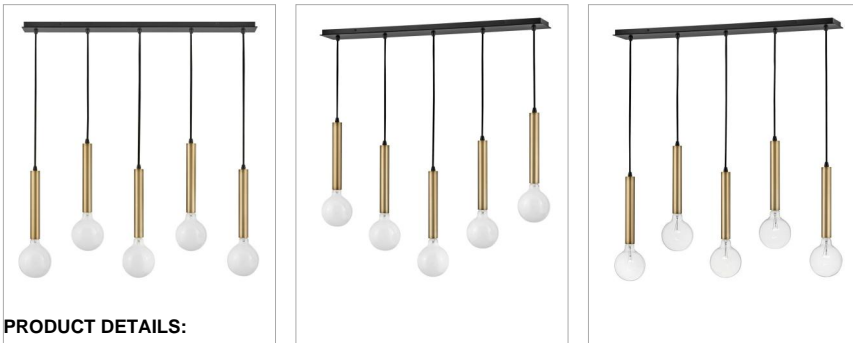

BOBBIE

83206LCB

FIVE LIGHT LINEAR

Mingling mid-century modern design elements into its posh form, Bobbie merges a playful vibe with stellar style. This eye-catching 5-light linear chandelier pairs two bold finishes, gleaming Lacquered Brass and an intense Black, to set up the true star of the show: look-at-me bulbs that makes lighting what it should be fun. To complement Bobbie's confident style, we recommend five G40 oversized globe-styled bulbs in a standard medium base. This cord-hung design is fully adjustable for an ideal one-size-fits-all approach to satisfy your style.

DETAILS

| | |
|-----------|-----------------|
| FINISH: | Lacquered Brass |
| MATERIAL: | Steel |

DIMENSIONS

| | |
|---------|--------|
| WIDTH: | 36" |
| HEIGHT: | 27" |
| WEIGHT: | 17.6lb |

LIGHT SOURCE

| | |
|---------------|-------------|
| LIGHT SOURCE: | Socket |
| WATTAGE: | 5-100w Med. |
| VOLTAGE: | 120v |

MOUNTING

| | |
|-------------|--------------|
| CANOPY: | 5.5"W X 36"L |
| LEAD WIRE: | 5 X 72" |
| MAX HEIGHT: | 62.8 |

SHIPPING

| | |
|----------------|------|
| CARTON LENGTH: | 42.1 |
| CARTON WIDTH: | 10 |
| CARTON HEIGHT: | 8.5 |
| CARTON WEIGHT: | 20.5 |

PRODUCT DETAILS:

- Suitable for use in dry (indoor) locations as defined by NEC and CEC. Meets United States UL Underwriters Laboratories & CSA Canadian Standards Association Product Safety Standards
- Ideal for globe style bulbs (not included)
- Please refer to Lark's Warranty for complete product warranty details, some warranty limitations may apply.
- Effortlessly cool, this mid-century modern design inspires any space with its chic vintage vibe
- Classic gleaming light brass finish