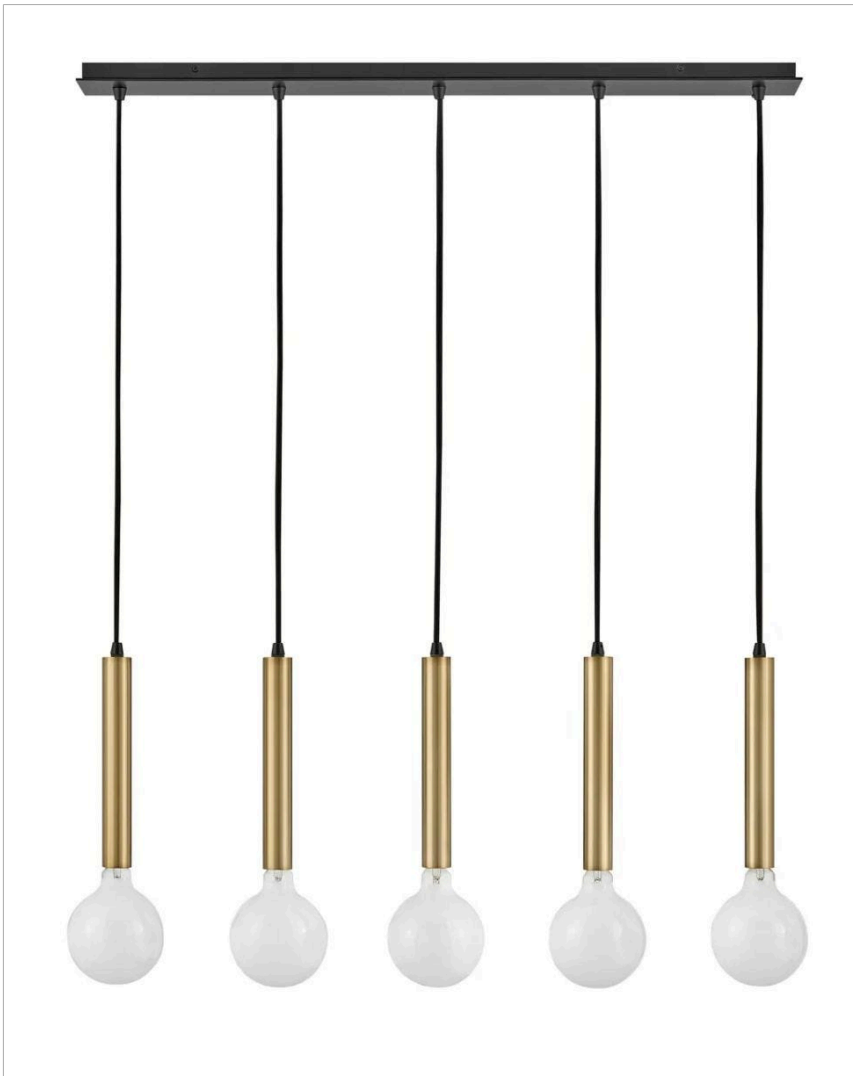

BOBBIE

83206LCB

FIVE LIGHT LINEAR

Mingling mid-century modern design elements into its posh form, Bobbie merges a playful vibe with stellar style. This eye-catching 5-light linear chandelier pairs two bold finishes, gleaming Lacquered Brass and an intense Black, to set up the true star of the show: look-at-me bulbs that makes lighting what it should be fun. To complement Bobbie's confident style, we recommend five G40 oversized globe-styled bulbs in a standard medium base. This cord-hung design is fully adjustable for an ideal one-size-fits-all approach to satisfy your style.

DETAILS

| | |
|-----------|-----------------|
| FINISH: | Lacquered Brass |
| MATERIAL: | Steel |

DIMENSIONS

| | |
|---------|--------|
| WIDTH: | 36" |
| HEIGHT: | 27" |
| WEIGHT: | 17.6lb |

LIGHT SOURCE

| | |
|---------------|-------------|
| LIGHT SOURCE: | Socket |
| WATTAGE: | 5-100w Med. |
| VOLTAGE: | 120v |

MOUNTING

| | |
|-------------|--------------|
| CANOPY: | 5.5"W X 36"L |
| LEAD WIRE: | 5 X 72" |
| MAX HEIGHT: | 62.8 |

SHIPPING

| | |
|----------------|------|
| CARTON LENGTH: | 42.1 |
| CARTON WIDTH: | 10 |
| CARTON HEIGHT: | 8.5 |
| CARTON WEIGHT: | 20.5 |

PRODUCT DETAILS:

- Suitable for use in dry (indoor) locations as defined by NEC and CEC. Meets United States UL Underwriters Laboratories & CSA Canadian Standards Association Product Safety Standards
- Ideal for globe style bulbs (not included)
- Please refer to Lark's Warranty for complete product warranty details, some warranty limitations may apply.
- Effortlessly cool, this mid-century modern design inspires any space with its chic vintage vibe
- Classic gleaming light brass finish