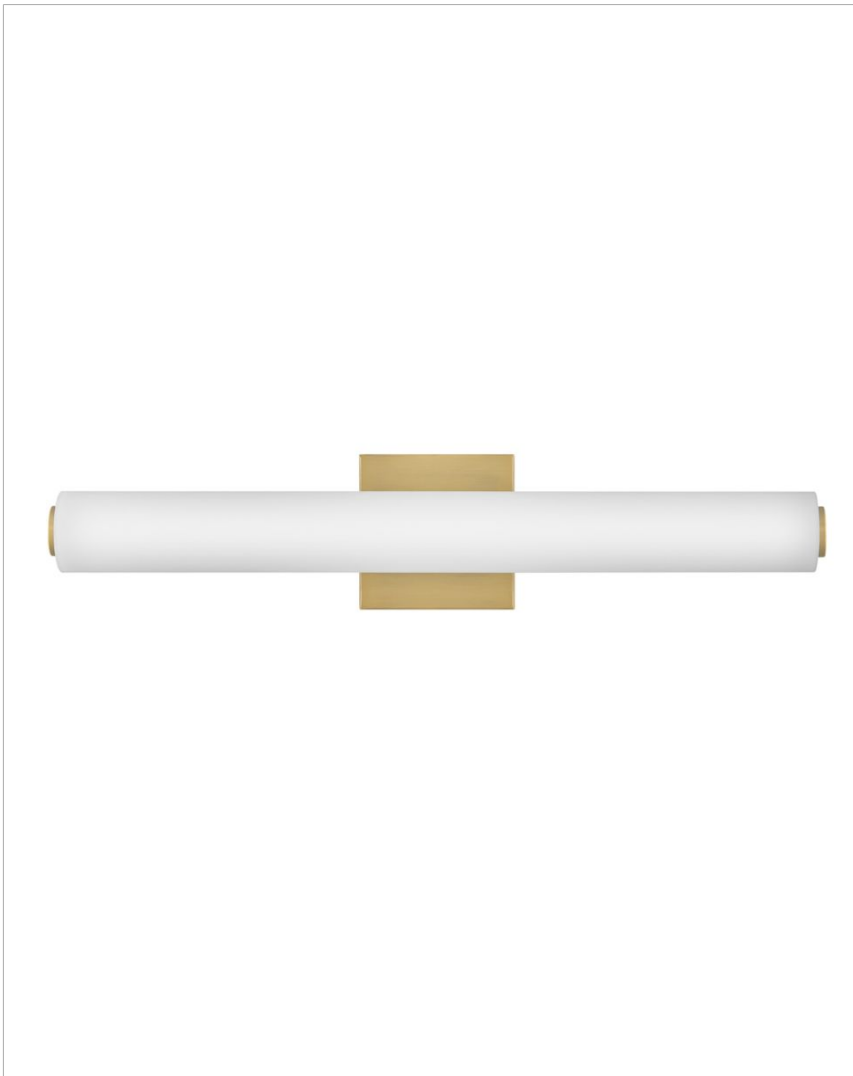

MARTI

85242LCB

MEDIUM LED VANITY

Marti's minimalism delivers supreme versatility. The LED design in a luxe Lacquered Brass finish is a modern marvel, making itself right at home in powder rooms, primary bathrooms or even hallways, casting a happy glow through its etched opal glass.

DETAILS

FINISH:	Lacquered Brass
MATERIAL:	Steel
GLASS:	Etched White

DIMENSIONS

WIDTH:	22.8"
HEIGHT:	4.8"
WEIGHT:	3.8lb
BACK PLATE:	4.75" Sq.
EXTENSION:	3.5"
TOP TO OUTLET:	2.5"

LIGHT SOURCE

LIGHT SOURCE:	Integrated LED
LED NAME:	LEVO98-532
VOLTAGE:	120v
COLOR TEMP:	3000
LUMENS:	2000
CRI:	93
INCANDESCENT EQUIVALENCY:	2 x 75w
DIMMABLE:	Yes - CL Type Dimmer (SSL7A)

SHIPPING

CARTON LENGTH:	26.4
CARTON WIDTH:	7.1
CARTON HEIGHT:	9.1
CARTON WEIGHT:	4.4

PRODUCT DETAILS:

- Mounting hardware is hidden on the backplate to ensure a clean silhouette
- Fixture can be mounted horizontally or vertically
- Suitable for use in damp locations as defined by NEC and CEC. Meets United States UL Underwriters Laboratories & CSA Canadian Standards Association Product Safety Standards
- Fixture is ADA compliant and adheres to the standards and guidelines listed by the Americans with Disabilities Act
- Meets California Energy Commission 2013 & 2016 Title regulations/JA8
- Please refer to Lark's Warranty for complete product warranty details, some warranty limitations may apply.
- Confidently create a modern moment with this dynamic design statement
- Classic gleaming light brass finish