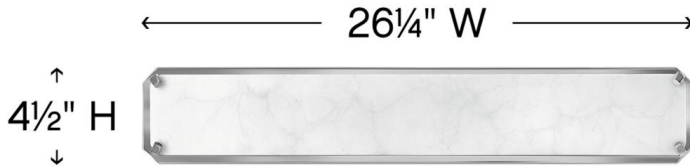

SERENE

57233PN

LARGE LED VANITY

Spa-like luxury marries sleek sophistication in our Serene family. An elegant faux alabaster plate comes to life from within an integrated LED source, showcasing the design's veining detail. Serene's warm glow creates a lavish feel in both Heritage Brass and Polished Nickel.

DETAILS	
FINISH:	Polished Nickel
MATERIAL:	Steel
GLASS:	Faux Alabaster

DIMENSIONS	
WIDTH:	26.3"
HEIGHT:	4.5"
WEIGHT:	4.3 lbs.
BACK PLATE:	25.75"W X 4.5"H
EXTENSION:	2.3"
TOP TO OUTLET:	2.3"

LIGHT SOURCE	
LIGHT SOURCE:	Integrated LED
LED NAME:	(2) EL2G16W7WI
WATTAGE:	32w LED *Included
VOLTAGE:	120v
COLOR TEMP:	3000.0000k
LUMENS:	2400
CRI:	95
INCANDESCENT EQUIVALENCY:	2-100w
DIMMABLE:	Yes, on any Incandescent, MLV, ELV, or C-L dimmer(optimal).

SHIPPING	
CARTON LENGTH:	30"
CARTON WIDTH:	7"
CARTON HEIGHT:	5"
CARTON WEIGHT:	4.3 lbs.

PRODUCT DETAILS:

- Mounting hardware is hidden on the backplate to ensure a clean silhouette.
- Fixture can be mounted vertically
- Suitable for use in damp (interior moist and outdoor no direct rain or sprinkler) locations as defined by NEC and CEC. Meets United States UL Underwriters Laboratories & CSA Canadian Standards Association Product Safety Standards
- Meets California Energy Commission 2016 Title regulations
- Fixture is ADA compliant and adheres to the standards and guidelines listed by the Americans with Disabilities Act.
- LED components carry a 5-year limited warranty
- Striking and glamorous silhouette with luxe details and a rich finish makes a dramatic statement
- Gleaming luxe polished nickel finish