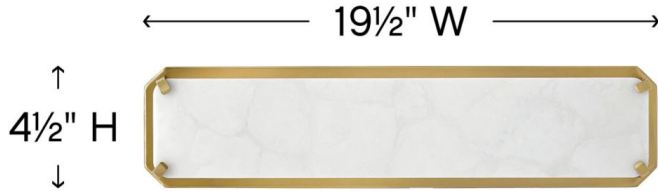

SERENE

57232HB

MEDIUM LED VANITY

Spa-like luxury marries sleek sophistication in our Serene family. An elegant faux alabaster plate comes to life from within an integrated LED source, showcasing the design's veining detail. Serene's warm glow creates a lavish feel in both Heritage Brass and Polished Nickel.

| DETAILS | |
|-----------|----------------|
| FINISH: | Heritage Brass |
| MATERIAL: | Steel |
| GLASS: | Faux Alabaster |

| DIMENSIONS | |
|----------------|----------------|
| WIDTH: | 4.5" |
| WEIGHT: | 1.7 lbs. |
| BACK PLATE: | 19.5"W X 4.5"H |
| EXTENSION: | 2.3" |
| TOP TO OUTLET: | 2.3" |

| SHIPPING | |
|----------------|--------|
| CARTON LENGTH: | 23.5" |
| CARTON WIDTH: | 7" |
| CARTON HEIGHT: | 5" |
| CARTON WEIGHT: | 2 lbs. |

PRODUCT DETAILS:

- Mounting hardware is hidden on the backplate to ensure a clean silhouette.
- Fixture can be mounted vertically
- Suitable for use in damp (interior moist and outdoor no direct rain or sprinkler) locations as defined by NEC and CEC. Meets United States UL Underwriters Laboratories & CSA Canadian Standards Association Product Safety Standards
- Meets California Energy Commission 2016 Title regulations
- Fixture is ADA compliant and adheres to the standards and guidelines listed by the Americans with Disabilities Act.
- LED components carry a 5-year limited warranty
- Striking and glamorous silhouette with luxe details and a rich finish makes a dramatic statement
- Classic gleaming light brass finish