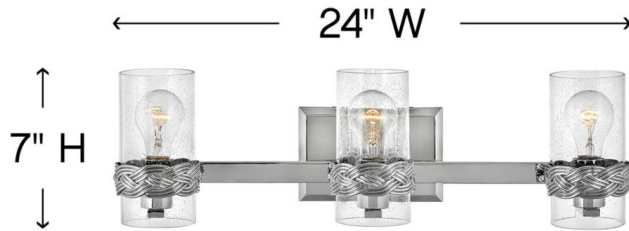

### THREE LIGHT VANITY

A new nautical classic, Nevis draws inspiration from seafaring style. The intricately crafted interwoven cast bracelet details the strands of a sailor's knot and envelops vertical clear seedy glass sleeves. A gleaming Polished Nickel backplate adds to the jewel-like effect. Ideal for filament bulbs.

DETAILS	
FINISH:	Polished Nickel
MATERIAL:	Steel
GLASS:	Clear Seedy

DIMENSIONS	
WIDTH:	24"
HEIGHT:	7"
WEIGHT:	6.7 lbs.
BACK PLATE:	7"W X 4.5"H
EXTENSION:	6"
TOP TO OUTLET:	4.3"

LIGHT SOURCE	
LIGHT SOURCE:	Socket
WATTAGE:	3-100w Med.
VOLTAGE:	120v

#### PRODUCT DETAILS:

- Mounting hardware is hidden on the backplate to ensure a clean silhouette.
- Fixture can be mounted either up or down
- Suitable for use in damp (interior moist and outdoor no direct rain or sprinkler) locations as defined by NEC and CEC. Meets United States UL Underwriters Laboratories & CSA Canadian Standards Association Product Safety Standards
- Crisp, minimal design with elegant details make a fresh, modern impact
- Gleaming luxe polished nickel finish